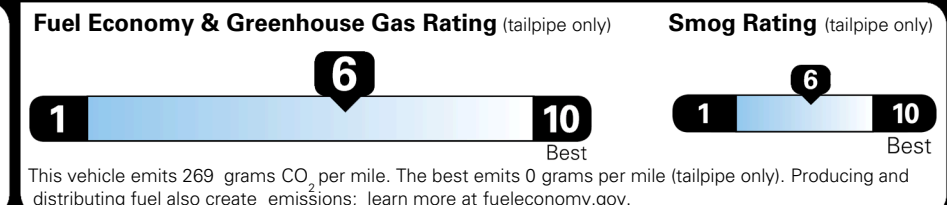

Included
 Included
 Included
 Included
 Included
 Included

ADDITIONAL INSTALLED EQUIPMENT:
 (In addition to or in place of standard features)
 Snow White Pearl Paint

\$395.00

MSRP INCLUDING OPTIONS \$ 23,785.00

INLAND FREIGHT AND HANDLING \$ 1,245.00

TOTAL MANUFACTURER'S SUGGESTED RETAIL PRICE ▶ \$ 25,030.00

TOTAL ADDITIONAL WEIGHT:

*Additional terms and conditions apply.
 **Kia Connect may be currently unavailable for some Model Year 2022 and newer vehicles sold or purchased in Massachusetts; please see owners.kia.com for more information.
 NOTE: When you purchase this vehicle, Kia America, Inc. collects personal information you provide to the dealership. For information on our collection and use of personal information and your rights, please see our Privacy Policy on www.kia.com.

EPA DOT Fuel Economy and Environment

Gasoline Vehicle

You save \$1,000
 in fuel costs over 5 years compared to the average new vehicle.

Annual fuel cost \$1,500

Actual results will vary for many reasons, including driving conditions and how you drive and maintain your vehicle. The average new vehicle gets 29 MPG and costs \$8,500 to fuel over 5 years. Cost estimates are based on 15,000 miles per year at \$ 3.30 per gallon. MPGe is miles per gasoline gallon equivalent. Vehicle emissions are a significant cause of climate change and smog.