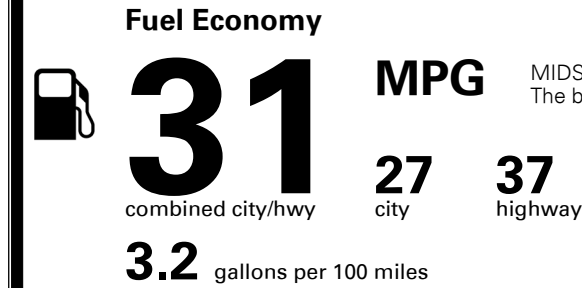

EPA DOT Fuel Economy and Environment

Gasoline Vehicle

MIDSIZE range from 14 to 141 MPG. The best vehicle rates 141 MPGe.

You save $1,000
in fuel costs over 5 years compared to the average new vehicle.

Annual fuel cost
$1,300