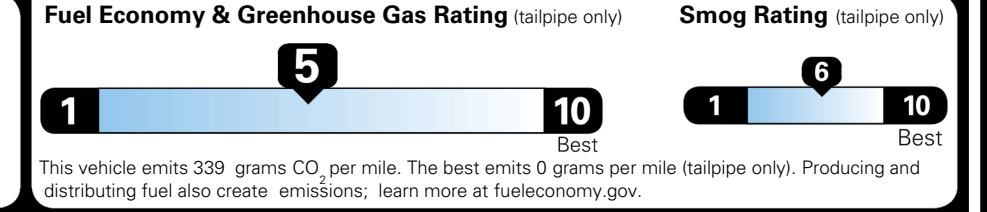

EPA DOT Fuel Economy and Environment

Gasoline Vehicle

You spend \$1,000 more in fuel costs over 5 years compared to the average new vehicle.

Annual fuel cost \$1,900

Actual results will vary for many reasons, including driving conditions and how you drive and maintain your vehicle. The average new vehicle gets 29 MPG and costs \$8,500 to fuel over 5 years. Cost estimates are based on 15,000 miles per year at \$ 3.30 per gallon. MPGe is miles per gasoline gallon equivalent. Vehicle emissions are a significant cause of climate change and smog.