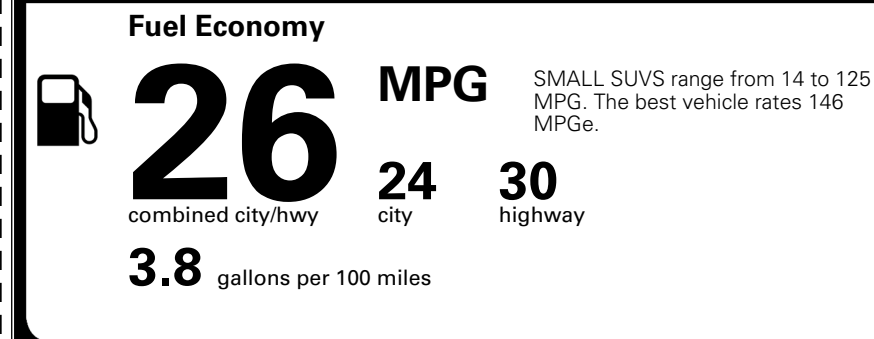

EPA DOT Fuel Economy and Environment

Gasoline Vehicle

You spend $1,000 more in fuel costs over 5 years compared to the average new vehicle.

Annual fuel cost $1,900