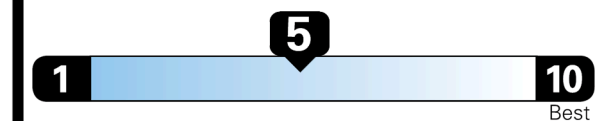

EPA DOT Fuel Economy and Environment

Gasoline Vehicle

Fuel Economy

26 MPG combined city/hwy
24 MPG city
30 MPG highway
3.8 gallons per 100 miles

SMALL SUVs range from 14 to 125 MPG. The best vehicle rates 146 MPGe.

You spend $1,000 more in fuel costs over 5 years compared to the average new vehicle.

Annual fuel cost $1,900

Fuel Economy & Greenhouse Gas Rating (tailpipe only)