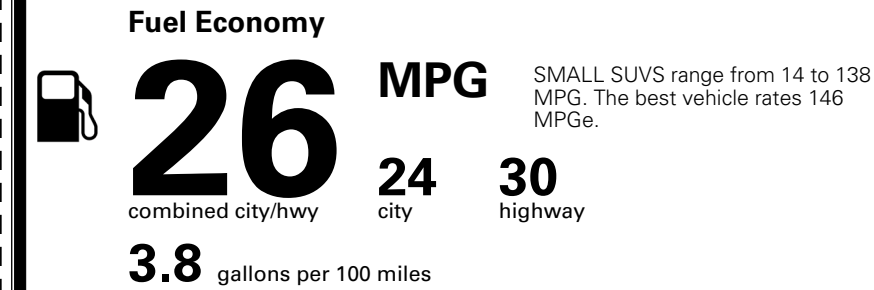

EPA DOT Fuel Economy and Environment

Gasoline Vehicle

You spend $1,000 more in fuel costs over 5 years compared to the average new vehicle.

Annual fuel cost $1,900