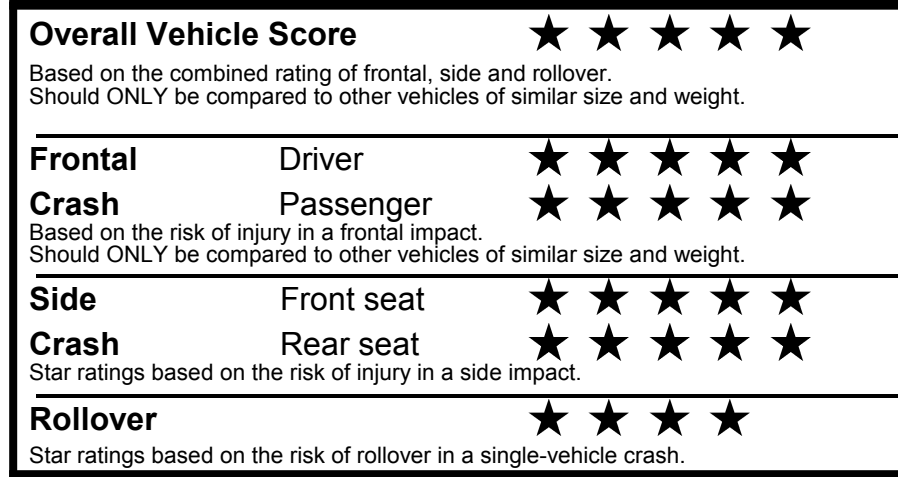

GOVERNMENT 5-STAR SAFETY RATINGS

PARTS CONTENT INFORMATION

FOR VEHICLES IN THIS CAR LINE U.S./CANADIAN PARTS CONTENT: 55 %

MAJOR SOURCES OF FOREIGN PARTS: KOREA: 30%

NOTE: PARTS CONTENT DOES NOT INCLUDE FINAL ASSEMBLY, DISTRIBUTION, OR OTHER NON-PARTS COSTS.

Star ratings range from 1 to 5 stars (★★★★★) with 5 being the highest. Source: National Highway Traffic Safety Administration (NHTSA). www.safercar.gov or 1-888-327-4236

FOR THIS VEHICLE FINAL ASSEMBLY POINT: WEST POINT, GA, USA

Manufacturer's suggested retail price includes Manufacturer's recommended pre-delivery service. License and title fees, state and local taxes and other dealer installed options and accessories are not included in the manufacturer's suggested retail price.

COUNTRY OF ORIGIN ENGINE (MOTOR): USA
TRANSMISSION: USA