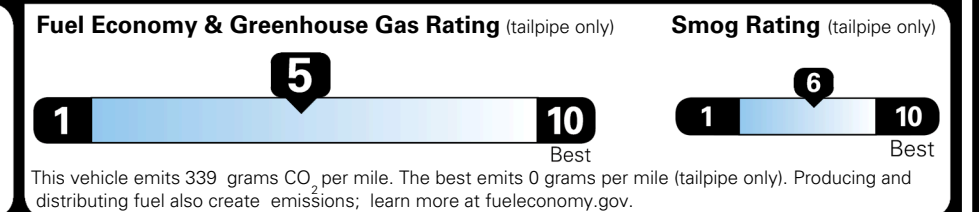

EPA DOT Fuel Economy and Environment

Gasoline Vehicle

You spend \$1,000 more in fuel costs over 5 years compared to the average new vehicle.

Annual fuel cost \$1,900

Actual results will vary for many reasons, including driving conditions and how you drive and maintain your vehicle. The average new vehicle gets 29 MPG and costs \$8,500 to fuel over 5 years. Cost estimates are based on 15,000 miles per year at \$ 3.30 per gallon. MPGe is miles per gasoline gallon equivalent. Vehicle emissions are a significant cause of climate change and smog.