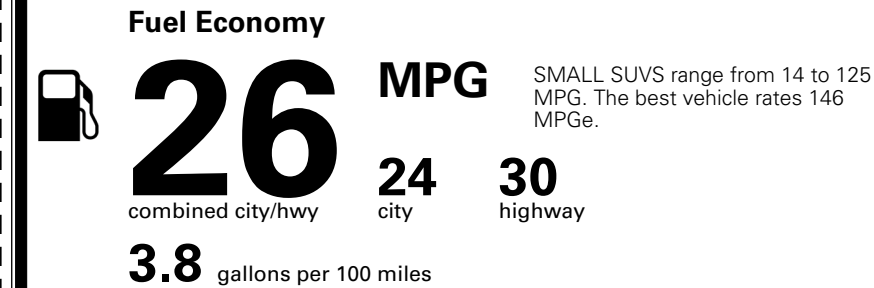

EPA DOT Fuel Economy and Environment

Gasoline Vehicle

You spend $1,000 more in fuel costs over 5 years compared to the average new vehicle.

Annual fuel cost $1,900