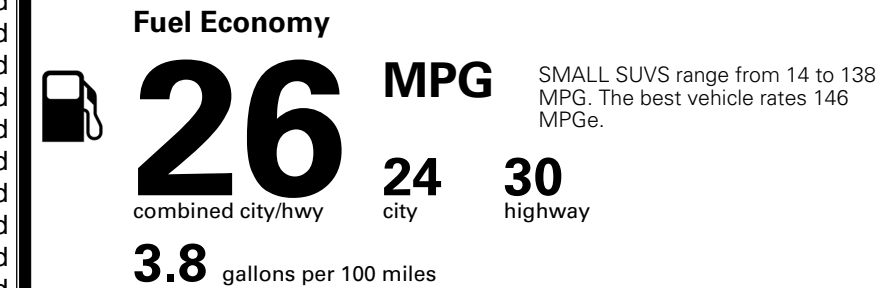

EPA DOT Fuel Economy and Environment

Gasoline Vehicle

You spend
$1,000
more in fuel costs
over 5 years
compared to the
average new vehicle.

Annual fuel cost
$1,900