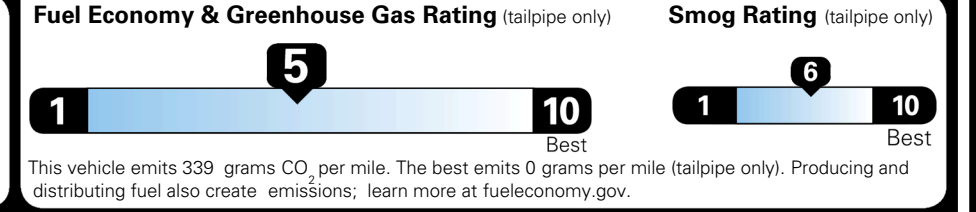

TOTAL ADDITIONAL WEIGHT: 7.5

EPA DOT Fuel Economy and Environment

Gasoline Vehicle

You spend \$1,000 more in fuel costs over 5 years compared to the average new vehicle.

Annual fuel cost \$1,900

Actual results will vary for many reasons, including driving conditions and how you drive and maintain your vehicle. The average new vehicle gets 29 MPG and costs \$8,500 to fuel over 5 years. Cost estimates are based on 15,000 miles per year at \$ 3.30 per gallon. MPGe is miles per gasoline gallon equivalent. Vehicle emissions are a significant cause of climate change and smog.