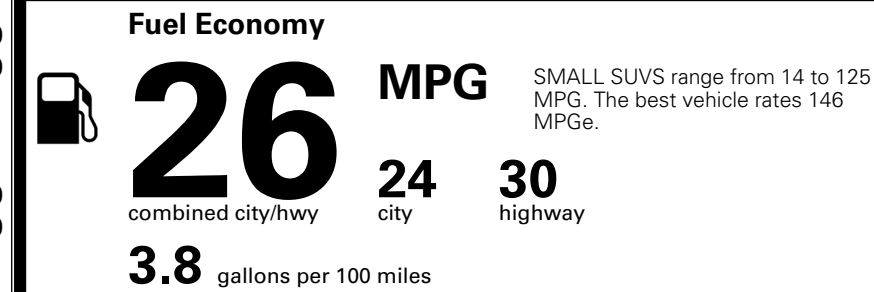

WARRANTY
 10 Year/100,000 Mile Limited Powertrain Warranty
 5 Year/60,000 Mile Limited Basic Warranty
 5 Year/60,000 Mile Roadside Assistance

MANUFACTURER'S SUGGESTED RETAIL PRICE ►

ADDITIONAL INSTALLED EQUIPMENT:
 (In addition to or in place of standard features)
 Wolf Gray Paint \$495.00
 X-Line Premium Package \$1,500.00
 - Panoramic Sunroof w/ Power Sunshade
 - Smart Power Liftgate
 - LED Interior Lighting
 Carpeted Floor Mats \$200.00
 Wheel Locks \$80.00

MSRP INCLUDING OPTIONS \$ 35,265.00

INLAND FREIGHT AND HANDLING \$ 1,445.00

TOTAL MANUFACTURER'S SUGGESTED RETAIL PRICE ► \$ 36,710.00

EPA DOT Fuel Economy and Environment

Gasoline Vehicle

You spend \$1,000 more in fuel costs over 5 years compared to the average new vehicle.