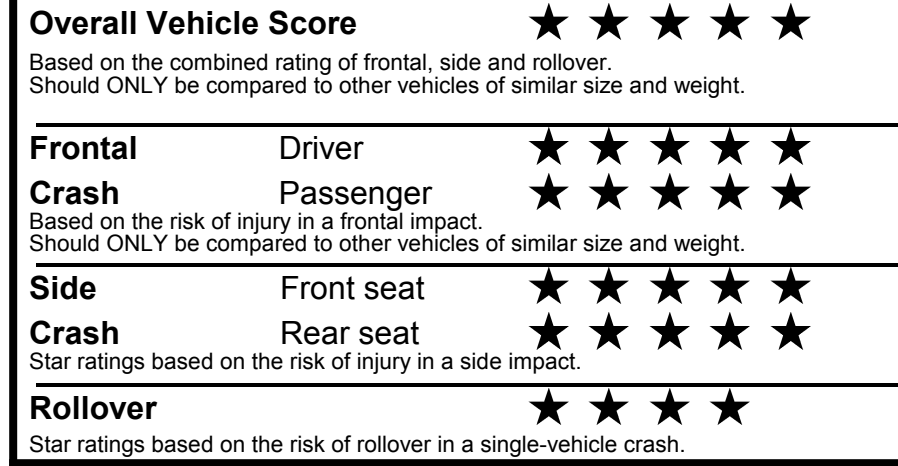

fueleconomy.gov
 Calculate personalized estimates and compare vehicles

Smartphone QR Code

GOVERNMENT 5-STAR SAFETY RATINGS

PARTS CONTENT INFORMATION

FOR VEHICLES IN THIS CAR LINE U.S./CANADIAN PARTS CONTENT: 55 %