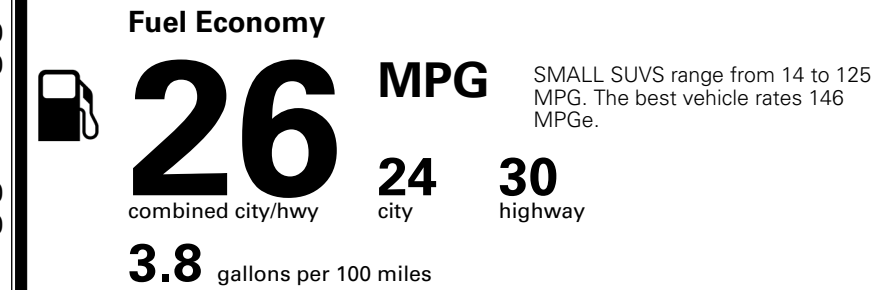

WARRANTY
 10 Year/100,000 Mile Limited Powertrain Warranty
 5 Year/60,000 Mile Limited Basic Warranty
 5 Year/60,000 Mile Roadside Assistance

MANUFACTURER'S SUGGESTED RETAIL PRICE ►

ADDITIONAL INSTALLED EQUIPMENT:
 (In addition to or in place of standard features)
 Glacial White Pearl Paint \$495.00
 X-Line Premium Package \$1,500.00
 - Panoramic Sunroof w/ Power Sunshade
 - Smart Power Liftgate
 - LED Interior Lighting
 Carpeted Floor Mats \$200.00
 Wheel Locks \$80.00

MSRP INCLUDING OPTIONS \$ 35,365.00

INLAND FREIGHT AND HANDLING \$ 1,495.00

TOTAL MANUFACTURER'S SUGGESTED RETAIL PRICE ► \$ 36,860.00

EPA DOT Fuel Economy and Environment

Gasoline Vehicle

You spend \$1,000 more in fuel costs over 5 years compared to the average new vehicle.