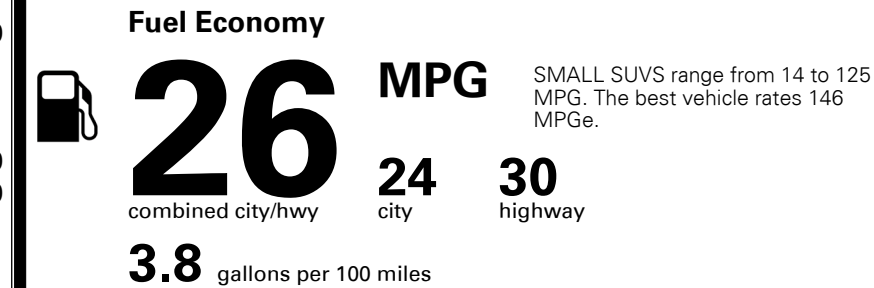

WARRANTY
 10 Year/100,000 Mile Limited Powertrain Warranty
 5 Year/60,000 Mile Limited Basic Warranty
 5 Year/60,000 Mile Roadside Assistance

MANUFACTURER'S SUGGESTED RETAIL PRICE ▶

ADDITIONAL INSTALLED EQUIPMENT:
 (In addition to or in place of standard features)
 X-Line Premium Package \$1,500.00
 - Panoramic Sunroof w/ Power Sunshade
 - Smart Power Liftgate \$200.00
 - LED Interior Lighting \$80.00
 Carpeted Floor Mats
 Wheel Locks

MSRP INCLUDING OPTIONS \$ 34,770.00
 INLAND FREIGHT AND HANDLING \$ 1,445.00
TOTAL MANUFACTURER'S SUGGESTED RETAIL PRICE ▶ \$ 36,215.00

TOTAL ADDITIONAL WEIGHT: 7.5

EPA DOT Fuel Economy and Environment

Gasoline Vehicle