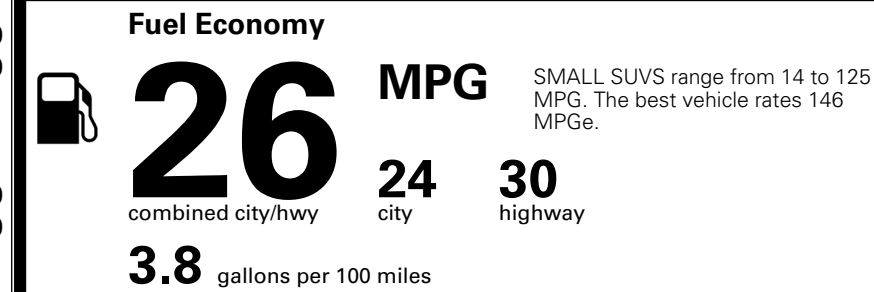

WARRANTY
 10 Year/100,000 Mile Limited Powertrain Warranty
 5 Year/60,000 Mile Limited Basic Warranty
 5 Year/60,000 Mile Roadside Assistance

MANUFACTURER'S SUGGESTED RETAIL PRICE ►

ADDITIONAL INSTALLED EQUIPMENT:
 (In addition to or in place of standard features)
 Glacial White Pearl Paint \$495.00
 X-Line Premium Package \$1,500.00
 - Panoramic Sunroof w/ Power Sunshade
 - Smart Power Liftgate
 - LED Interior Lighting
 Carpeted Floor Mats \$200.00
 Wheel Locks \$80.00

MSRP INCLUDING OPTIONS \$ 35,265.00

INLAND FREIGHT AND HANDLING \$ 1,445.00

TOTAL MANUFACTURER'S SUGGESTED RETAIL PRICE ► \$ 36,710.00

EPA DOT Fuel Economy and Environment

Gasoline Vehicle

You spend \$1,000 more in fuel costs over 5 years compared to the average new vehicle.