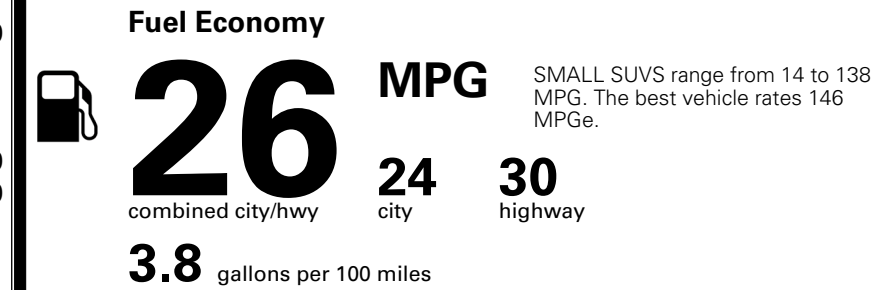

MSRP INCLUDING OPTIONS \$ 34,870.00
 INLAND FREIGHT AND HANDLING \$ 1,495.00
TOTAL MANUFACTURER'S SUGGESTED RETAIL PRICE ▶ \$ 36,365.00

EPA DOT Fuel Economy and Environment

Gasoline Vehicle

You spend \$1,000 more in fuel costs over 5 years compared to the average new vehicle.