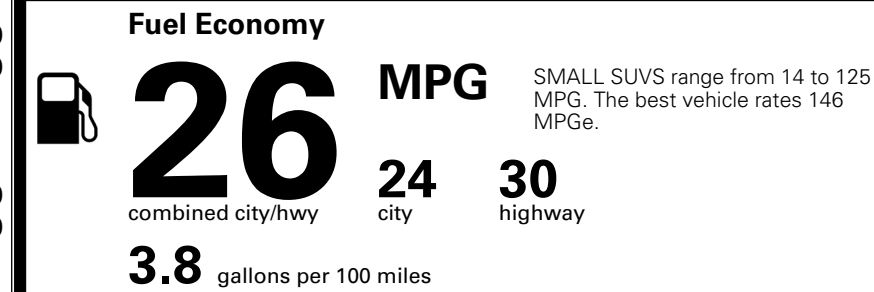

MSRP INCLUDING OPTIONS \$ 35,265.00

INLAND FREIGHT AND HANDLING \$ 1,445.00

TOTAL MANUFACTURER'S SUGGESTED RETAIL PRICE ► \$ 36,710.00

TOTAL ADDITIONAL WEIGHT: 7.5

*Additional terms and conditions apply.
 **Kia Connect may be currently unavailable for some Model Year 2022 and newer vehicles sold or purchased in Massachusetts; please see owners.kia.com for more information.
 NOTE: When you purchase this vehicle, Kia America, Inc. collects personal information you provide to the dealership. For information on our collection and use of personal information and your rights, please see our Privacy Policy on www.kia.com.

EPA DOT Fuel Economy and Environment

Gasoline Vehicle

You spend \$1,000 more in fuel costs over 5 years compared to the average new vehicle.

Annual fuel cost \$1,900

Actual results will vary for many reasons, including driving conditions and how you drive and maintain your vehicle. The average new vehicle gets 29 MPG and costs \$8,500 to fuel over 5 years. Cost estimates are based on 15,000 miles per year at \$ 3.30 per gallon. MPGe is miles per gasoline gallon equivalent. Vehicle emissions are a significant cause of climate change and smog.