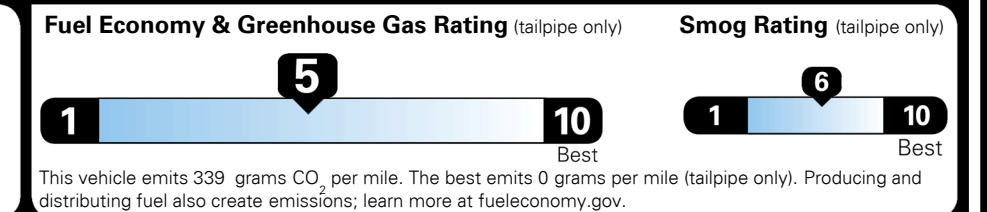

Gasoline Vehicle

You spend $1,000 more in fuel costs over 5 years compared to the average new vehicle.

Annual fuel cost $1,900

Actual results will vary for many reasons, including driving conditions and how you drive and maintain your vehicle. The average new vehicle gets 29 MPG and costs $8,500 to fuel over 5 years. Cost estimates are based on 15,000 miles per year at $ 3.30 per gallon. MPGe is miles per gasoline gallon equivalent. Vehicle emissions are a significant cause of climate change and smog.

fueleconomy.gov
Calculate personalized estimates and compare vehicles

Smartphone QR Code