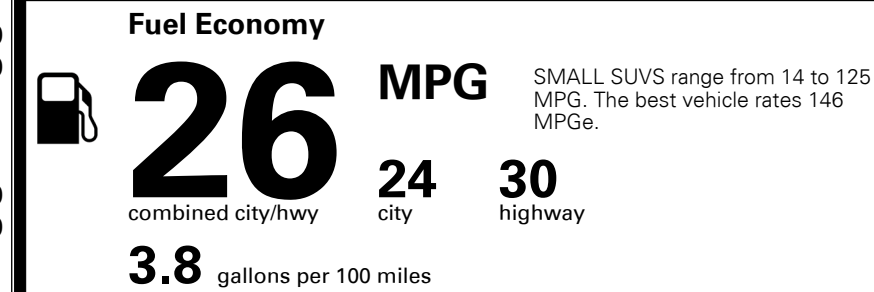

MSRP INCLUDING OPTIONS \$ 35,365.00

INLAND FREIGHT AND HANDLING \$ 1,445.00

TOTAL MANUFACTURER'S SUGGESTED RETAIL PRICE ► \$ 36,810.00

EPA DOT Fuel Economy and Environment

Gasoline Vehicle

You spend \$1,000 more in fuel costs over 5 years compared to the average new vehicle.