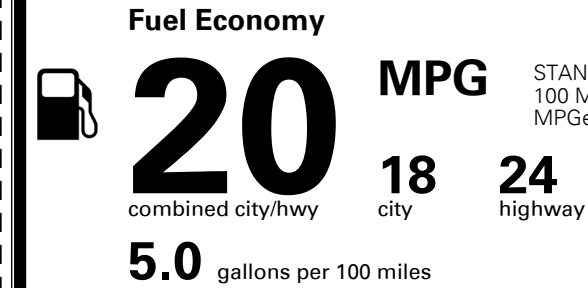

TOTAL MANUFACTURER'S SUGGESTED RETAIL PRICE ▶

\$ 45,970.00

TOTAL ADDITIONAL WEIGHT: 12.9

EPA DOT Fuel Economy and Environment

Gasoline Vehicle

STANDARD SUVs range from 11 to 100 MPG. The best vehicle rates 140 MPGe.

You spend \$3,750 more in fuel costs over 5 years compared to the average new vehicle.

Annual fuel cost \$2,700

Fuel Economy & Greenhouse Gas Rating (tailpipe only) **Smog Rating** (tailpipe only)

This vehicle emits 442 grams CO₂ per mile. The best emits 0 grams per mile (tailpipe only). Producing and distributing fuel also create emissions; learn more at fueleconomy.gov.