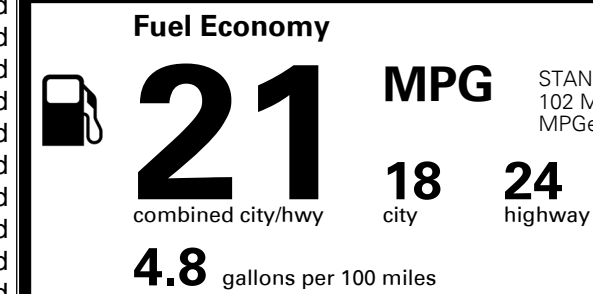

TOTAL MANUFACTURER'S SUGGESTED RETAIL PRICE ▶

\$ 49,590.00

TOTAL ADDITIONAL WEIGHT: 13.1

*Additional terms and conditions apply.

**Kia Connect may be currently unavailable for Model Year 2022 and newer vehicles sold or purchased in Massachusetts; please see owners.kia.com for updates on availability.

EPA DOT Fuel Economy and Environment

Gasoline Vehicle

STANDARD SUVs range from 13 to 102 MPG. The best vehicle rates 132 MPGe.

You spend
\$2,500
 more in fuel costs
 over 5 years
 compared to the
 average new vehicle.