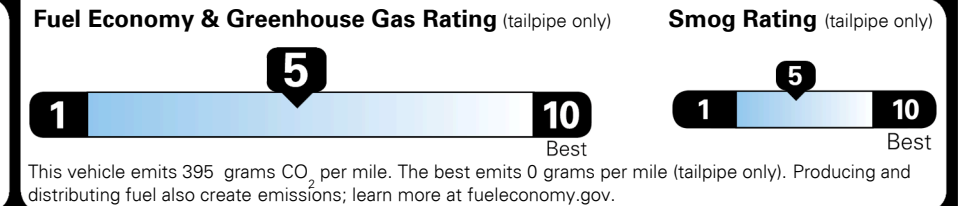

EPA DOT Fuel Economy and Environment

Gasoline Vehicle

You spend
\$1,250
 more in fuel costs
 over 5 years
 compared to the
 average new vehicle.

Annual fuel cost
\$1,550

Actual results will vary for many reasons, including driving conditions and how you drive and maintain your vehicle. The average new vehicle gets 27 MPG and costs \$6,500 to fuel over 5 years. Cost estimates are based on 15,000 miles per year at \$ 2.35 per gallon. MPGe is miles per gasoline gallon equivalent. Vehicle emissions are a significant cause of climate change and smog.