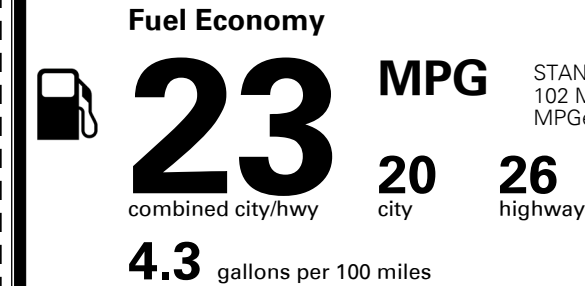

EPA DOT Fuel Economy and Environment

Gasoline Vehicle