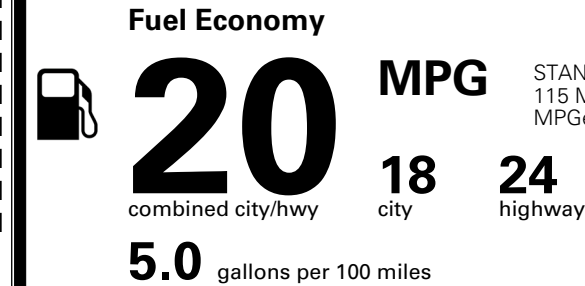

MSRP INCLUDING OPTIONS \$ 48,740.00

INLAND FREIGHT AND HANDLING \$ 1,545.00

TOTAL MANUFACTURER'S SUGGESTED RETAIL PRICE ▶ \$ 50,285.00

TOTAL ADDITIONAL WEIGHT: 8.1

EPA DOT Fuel Economy and Environment

Gasoline Vehicle

STANDARD SUVs range from 13 to 115 MPG. The best vehicle rates 146 MPGe.

You spend \$3,500 more in fuel costs over 5 years compared to the average new vehicle.

Annual fuel cost \$2,300

Fuel Economy & Greenhouse Gas Rating (tailpipe only) Smog Rating (tailpipe only)