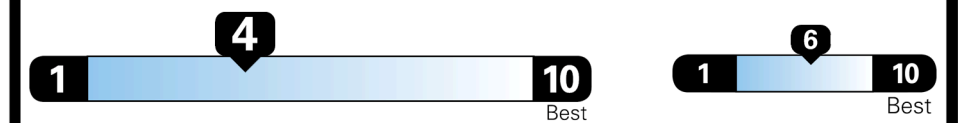

STANDARD SUVs range from 13 to 115 MPG. The best vehicle rates 146 MPGe.

You spend \$3,500 more in fuel costs over 5 years compared to the average new vehicle.

Annual fuel cost \$2,300

Fuel Economy & Greenhouse Gas Rating (tailpipe only) Smog Rating (tailpipe only)