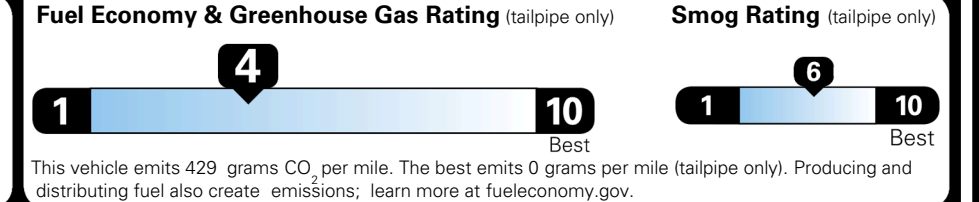

You spend
$4,000
more in fuel costs
over 5 years
compared to the
average new vehicle.

Annual fuel cost
$2,500