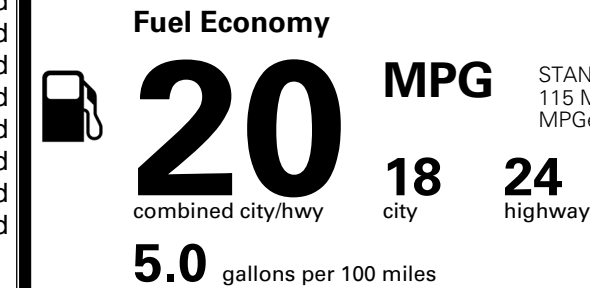

\$495.00
 \$625.00
 \$250.00
 \$390.00

MSRP INCLUDING OPTIONS

\$ 49,050.00

INLAND FREIGHT AND HANDLING

\$ 1,545.00

TOTAL MANUFACTURER'S SUGGESTED RETAIL PRICE ▶

\$ 50,595.00

TOTAL ADDITIONAL WEIGHT: 8.4

EPA DOT Fuel Economy and Environment

Gasoline Vehicle

You spend
\$4,000
 more in fuel costs
 over 5 years
 compared to the
 average new vehicle.

Annual fuel cost
\$2,500

Actual results will vary for many reasons, including driving conditions and how you drive and maintain your vehicle. The average new vehicle gets 29 MPG and costs \$8,500 to fuel over 5 years. Cost estimates are based on 15,000 miles per year at \$ 3.30 per gallon. MPGe is miles per gasoline gallon equivalent. Vehicle emissions are a significant cause of climate change and smog.