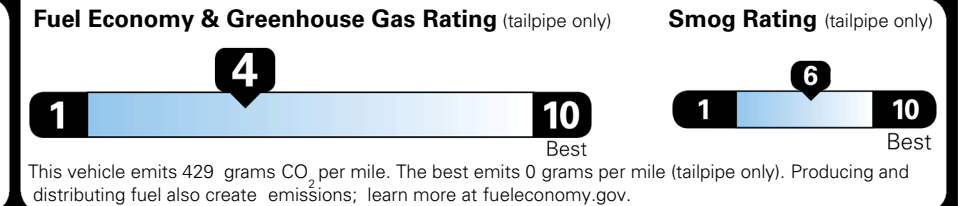

\$495.00
 \$295.00
 \$625.00
 \$250.00

MSRP INCLUDING OPTIONS

\$ 53,455.00

INLAND FREIGHT AND HANDLING

\$ 1,545.00

TOTAL MANUFACTURER'S SUGGESTED RETAIL PRICE ▶

\$ 55,000.00

TOTAL ADDITIONAL WEIGHT: 7.2

EPA DOT Fuel Economy and Environment

Gasoline Vehicle

You spend
\$3,500
 more in fuel costs
 over 5 years
 compared to the
 average new vehicle.

Annual fuel cost
\$2,300

Actual results will vary for many reasons, including driving conditions and how you drive and maintain your vehicle. The average new vehicle gets 29 MPG and costs \$8,000 to fuel over 5 years. Cost estimates are based on 15,000 miles per year at \$ 3.10 per gallon. MPGe is miles per gasoline gallon equivalent. Vehicle emissions are a significant cause of climate change and smog.