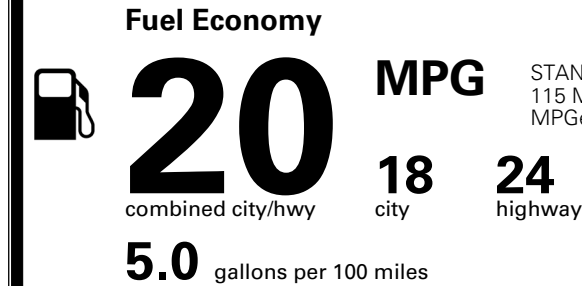

\$495.00
 \$295.00
 \$625.00
 \$250.00

MSRP INCLUDING OPTIONS

\$ 53,455.00

INLAND FREIGHT AND HANDLING

\$ 1,545.00

TOTAL MANUFACTURER'S SUGGESTED RETAIL PRICE ▶

\$ 55,000.00

TOTAL ADDITIONAL WEIGHT: 7.2

EPA DOT Fuel Economy and Environment

Gasoline Vehicle

You spend
\$3,500
 more in fuel costs
 over 5 years
 compared to the
 average new vehicle.

Annual fuel cost
\$2,300

Actual results will vary for many reasons, including driving conditions and how you drive and maintain your vehicle. The average new vehicle gets 29 MPG and costs \$8,000 to fuel over 5 years. Cost estimates are based on 15,000 miles per year at \$ 3.10 per gallon. MPGe is miles per gasoline gallon equivalent. Vehicle emissions are a significant cause of climate change and smog.