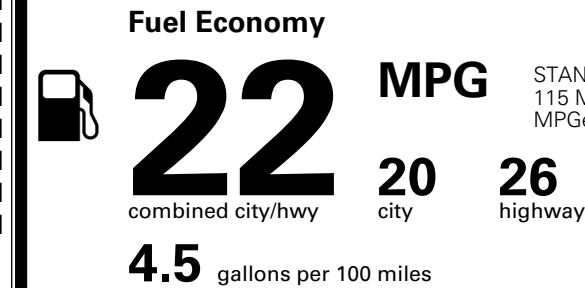

\$495.00
 \$250.00
 \$80.00

MSRP INCLUDING OPTIONS

\$ 42,915.00

INLAND FREIGHT AND HANDLING

\$ 1,545.00

TOTAL MANUFACTURER'S SUGGESTED RETAIL PRICE ▶

\$ 44,460.00

TOTAL ADDITIONAL WEIGHT: 8.1

EPA DOT Fuel Economy and Environment

Gasoline Vehicle

You spend
\$2,500
 more in fuel costs
 over 5 years
 compared to the
 average new vehicle.

Annual fuel cost
\$2,100

Actual results will vary for many reasons, including driving conditions and how you drive and maintain your vehicle. The average new vehicle gets 29 MPG and costs \$8,000 to fuel over 5 years. Cost estimates are based on 15,000 miles per year at \$ 3.10 per gallon. MPGe is miles per gasoline gallon equivalent. Vehicle emissions are a significant cause of climate change and smog.