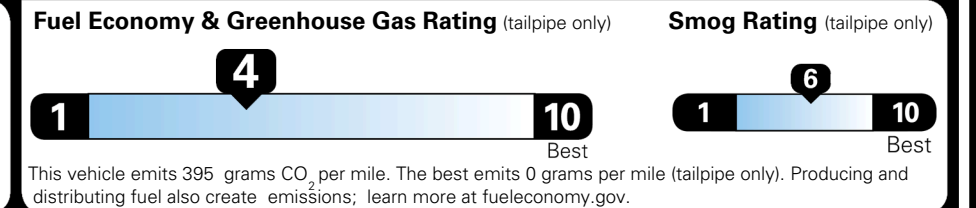

You spend
$2,500
more in fuel costs
over 5 years
compared to the
average new vehicle.

Annual fuel cost
$2,100