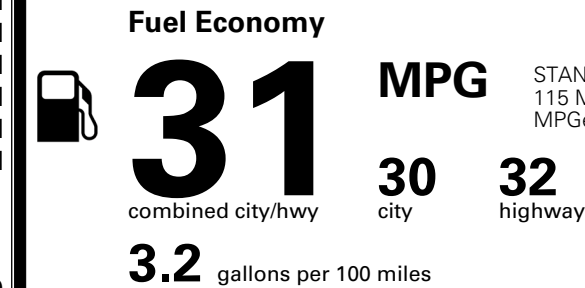

\$495.00
 \$295.00
 \$625.00
 \$255.00
 \$250.00
 \$145.00
 \$80.00

MSRP INCLUDING OPTIONS

\$ 59,735.00

INLAND FREIGHT AND HANDLING

\$ 1,545.00

TOTAL MANUFACTURER'S SUGGESTED RETAIL PRICE ▶

\$ 61,280.00

TOTAL ADDITIONAL WEIGHT: 19.9

EPA DOT Fuel Economy and Environment

Gasoline Vehicle

STANDARD SUVs range from 13 to 115 MPG. The best vehicle rates 146 MPGe.

You save \$500
 in fuel costs over 5 years compared to the average new vehicle.