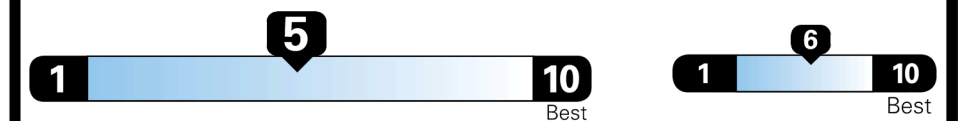

EPA DOT Fuel Economy and Environment

Gasoline Vehicle

Fuel Economy
23 MPG
combined city/hwy
20 MPG city
29 MPG highway
4.3 gallons per 100 miles

SMALL SUVs range from 14 to 125 MPG. The best vehicle rates 146 MPGe.

You spend $2,250 more in fuel costs over 5 years compared to the average new vehicle.

Annual fuel cost $2,150

Fuel Economy & Greenhouse Gas Rating (tailpipe only) **Smog Rating** (tailpipe only)