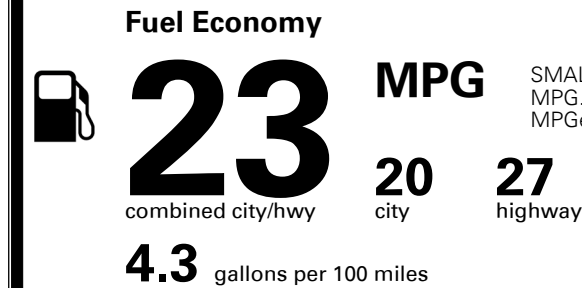

EPA DOT Fuel Economy and Environment

Gasoline Vehicle

SMALL SUVs range from 14 to 125 MPG. The best vehicle rates 146 MPGe.

You spend
$2,250
more in fuel costs
over 5 years
compared to the
average new vehicle.

Annual fuel cost
$2,150

Fuel Economy & Greenhouse Gas Rating (tailpipe only)