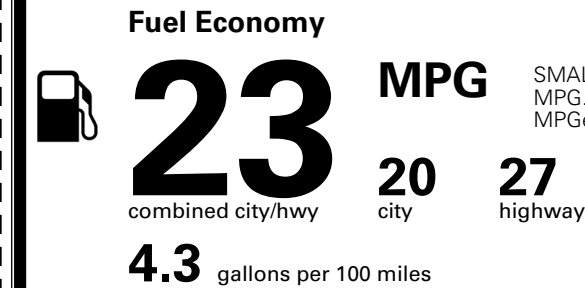

\$ 49,390.00

TOTAL ADDITIONAL WEIGHT: 7.7

*Additional terms and conditions apply.

**Kia Connect may be currently unavailable for some Model Year 2022 and newer vehicles sold or purchased in Massachusetts; please see owners.kia.com for more information.

EPA DOT Fuel Economy and Environment

Gasoline Vehicle

SMALL SUVs range from 14 to 125 MPG. The best vehicle rates 146 MPGe.

You spend
\$2,250
 more in fuel costs
 over 5 years
 compared to the
 average new vehicle.