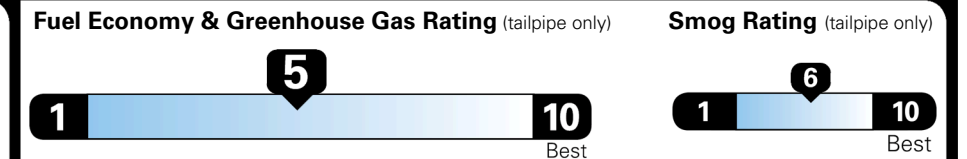

This vehicle emits 388 grams CO₂ per mile. The best emits 0 grams per mile (tailpipe only). Producing and distributing fuel also create emissions; learn more at fueleconomy.gov.

Actual results will vary for many reasons, including driving conditions and how you drive and maintain your vehicle. The average new vehicle gets 29 MPG and costs $8,500 to fuel over 5 years. Cost estimates are based on 15,000 miles per year at $ 3.30 per gallon. MPGe is miles per gasoline gallon equivalent. Vehicle emissions are a significant cause of climate change and smog.

fueleconomy.gov

Calculate personalized estimates and compare vehicles

GOVERNMENT 5-STAR SAFETY RATINGS

Overall Vehicle Score ★ ★ ★ ★ ★

Based on the combined rating of frontal, side and rollover. Should ONLY be compared to other vehicles of similar size and weight.

Frontal	Driver	★ ★ ★ ★ ★
Crash	Passenger	★ ★ ★ ★ ★

Based on the risk of injury in a frontal impact. Should ONLY be compared to other vehicles of similar size and weight.

Side	Front seat	★ ★ ★ ★ ★
Crash	Rear seat	★ ★ ★ ★ ★

Star ratings based on the risk of injury in a side impact.

Rollover ★ ★ ★ ★ ★

Star ratings based on the risk of rollover in a single-vehicle crash.

Star ratings range from 1 to 5 stars (★★★★★) with 5 being the highest.

Source: National Highway Traffic Safety Administration (NHTSA).

www.safercar.gov or 1-888-327-4236

Manufacturer's suggested retail price includes Manufacturer's recommended pre-delivery service. License and title fees, state and local taxes and other dealer installed options and accessories are not included in the manufacturer's suggested retail price.

PARTS CONTENT INFORMATION

FOR VEHICLES IN THIS CAR LINE U.S./CANADIAN PARTS CONTENT: 55 %

MAJOR SOURCES OF FOREIGN PARTS: KOREA: 30%

NOTE: PARTS CONTENT DOES NOT INCLUDE FINAL ASSEMBLY, DISTRIBUTION, OR OTHER NON-PARTS COSTS.

FOR THIS VEHICLE FINAL ASSEMBLY POINT: WEST POINT, GA, USA

COUNTRY OF ORIGIN

ENGINE (MOTOR): USA

TRANSMISSION: KOREA