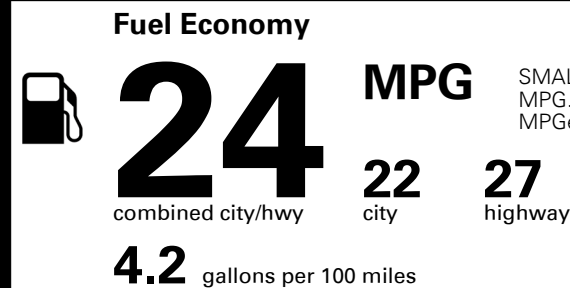

EPA DOT Fuel Economy and Environment

Gasoline Vehicle

SMALL SUVs range from 14 to 123 MPG. The best vehicle rates 132 MPGe.

You spend
$1,250
more in fuel costs
over 5 years
compared to the
average new vehicle.

Annual fuel cost
$1,850

Fuel Economy & Greenhouse Gas Rating (tailpipe only)