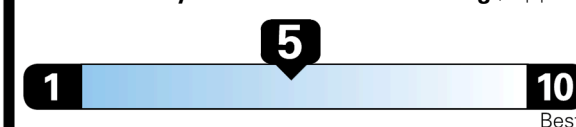

2023 SORENTO SX AWD

MODEL/OPT.CODE: 76472 / 010
EXTERIOR COLOR: GLACIAL WHITE PEARL
INTERIOR COLOR: BLACK
VEHICLE ID NUMBER: 5XYRKDLF8PG238255
PORT OF ENTRY: WEST POINT

Sold To: IL085
Elgin Kia
909 E. CHICAGO STREET
ELGIN IL 60120

Ship To: IL085

STANDARD FEATURES

STANDARD X-LINE EX AWD FEATURES

MECHANICAL
2.5L Turbo Engine; 281hp & 311 lb-ft Torque
8-Speed Dual Clutch Auto Transmission
All-Wheel Drive w/ Center-Locking Differential
Drive Mode Select w/ Snow Mode
Electronic Parking Brake w/ Auto Hold

KIA DRIVE WISE DRIVER-ASSIST TECHNOLOGY

Forward Collision-Avoidance Assist - Cyclist/Jct Turning
Blind-Spot Collision-Avoidance Assist - Rear
Rear Cross-Traffic Collision-Avoidance Assist
Lane Keeping Assist & Lane Following Assist
Driver Attention Warning & High Beam Assist
Safe Exit Assist & Highway Driving Assist
Parking Distance Warning - Reverse
Navigation Smart Cruise Control-Curve w/Stop & Go

SAFETY

Dual Front Advanced Airbags & Driver's Knee Airbag
Dual Front Seat-Mounted Side & Full-Length Curtain Airbags

INTERIOR, COMFORT & CONVENIENCE

10.25" Touchscreen w/Navi, Android Auto & Apple CarPlay
Kia Connect w/ Free 12-Mo. Trial.* Where Available**
SIRIUSXM® w/Free 3-Mo. Subscription*
Rear View Camera with Dynamic Guidelines
Dual Automatic Climate Control w/ Auto Defogger
Smart Key w/ Push Button & Remote Start
Wireless Charger (Front) / Front & Rear USB Charge Ports
Power Adjustable Driver & Front Passenger Seats
SynTex Seating Material w/ Heated Front Seats
2nd Row Captain's Chairs (2 Seats)
One-Touch Slide & Fold 2nd Row Seats
Rear Occupant Alert w/Ultrasonic Sensors

EXTERIOR