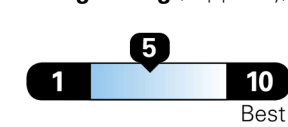

Smog Rating (tailpipe only)

This vehicle emits 377 grams CO₂ per mile. The best emits 0 grams per mile (tailpipe only). Producing and distributing fuel also create emissions; learn more at fuelconomy.gov.

Actual results will vary for many reasons, including driving conditions and how you drive and maintain your vehicle. The average new vehicle gets 28 MPG and costs $8,000 to fuel over 5 years. Cost estimates are based on 15,000 miles per year at $ 2.95 per gallon. MPGe is miles per gasoline gallon equivalent. Vehicle emissions are a significant cause of climate change and smog.

fuelconomy.gov

Calculate personalized estimates and compare vehicles

Smartphone QR Code™