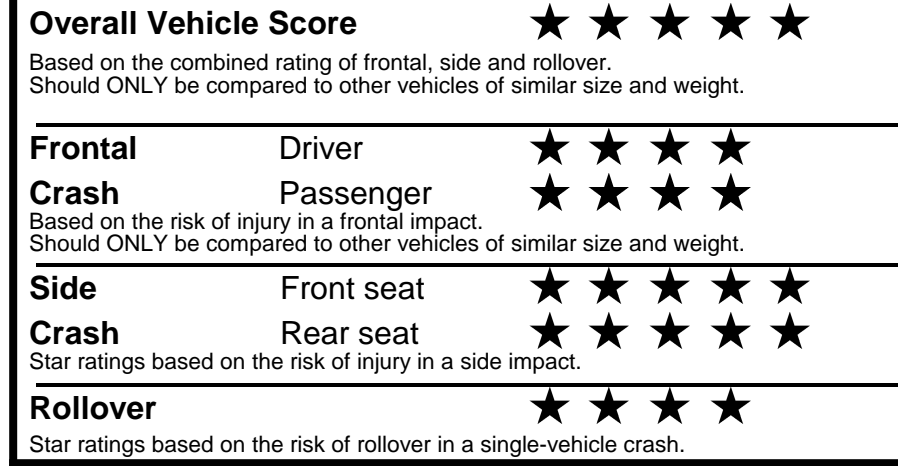

fueleconomy.gov
 Calculate personalized estimates and compare vehicles

GOVERNMENT 5-STAR SAFETY RATINGS

Star ratings range from 1 to 5 stars (★★★★★) with 5 being the highest.
 Source: National Highway Traffic Safety Administration (NHTSA).
www.safercar.gov or 1-888-327-4236