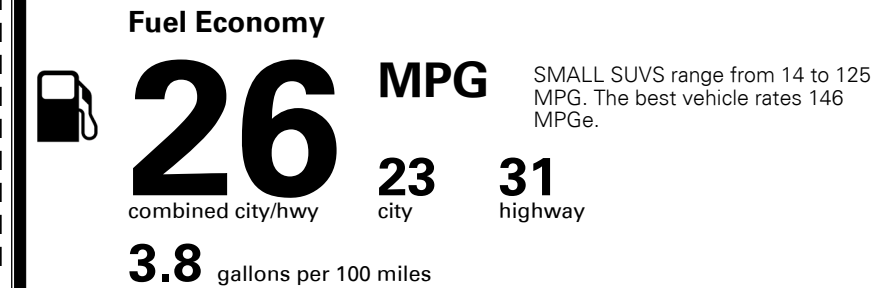

EPA DOT Fuel Economy and Environment

Gasoline Vehicle

You spend $1,000 more in fuel costs over 5 years compared to the average new vehicle.

Annual fuel cost $1,900