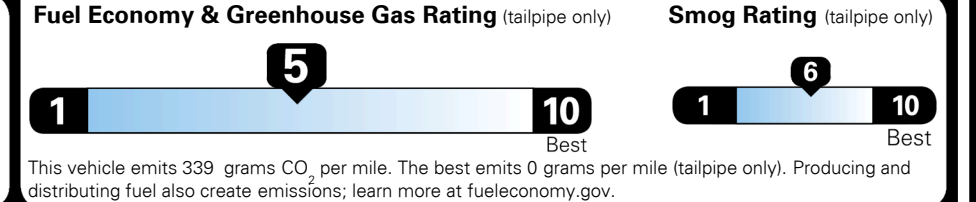

EPA DOT Fuel Economy and Environment

Gasoline Vehicle

You spend \$1,000 more in fuel costs over 5 years compared to the average new vehicle.

Annual fuel cost \$1,900

Actual results will vary for many reasons, including driving conditions and how you drive and maintain your vehicle. The average new vehicle gets 29 MPG and costs \$8,500 to fuel over 5 years. Cost estimates are based on 15,000 miles per year at \$ 3.30 per gallon. MPGe is miles per gasoline gallon equivalent. Vehicle emissions are a significant cause of climate change and smog.