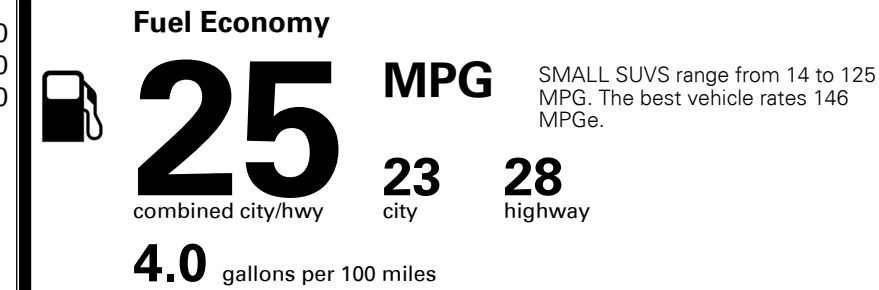

MSRP INCLUDING OPTIONS

\$ 37,900.00

INLAND FREIGHT AND HANDLING

\$ 1,445.00

TOTAL MANUFACTURER'S SUGGESTED RETAIL PRICE ▶

\$ 39,345.00

*Additional terms and conditions apply.
 **Kia Connect may be currently unavailable for some Model Year 2022 and newer vehicles sold or purchased in Massachusetts; please see owners.kia.com for more information.
 NOTE: When you purchase this vehicle, Kia America, Inc. collects personal information you provide to the dealership. For information on our collection and use of personal information and your rights, please see our Privacy Policy on www.kia.com.

TOTAL ADDITIONAL WEIGHT: 7.5

EPA DOT Fuel Economy and Environment

Gasoline Vehicle

You spend \$1,500 more in fuel costs over 5 years compared to the average new vehicle.

Annual fuel cost \$2,000

Actual results will vary for many reasons, including driving conditions and how you drive and maintain your vehicle. The average new vehicle gets 29 MPG and costs \$8,500 to fuel over 5 years. Cost estimates are based on 15,000 miles per year at \$ 3.30 per gallon. MPGe is miles per gasoline gallon equivalent. Vehicle emissions are a significant cause of climate change and smog.