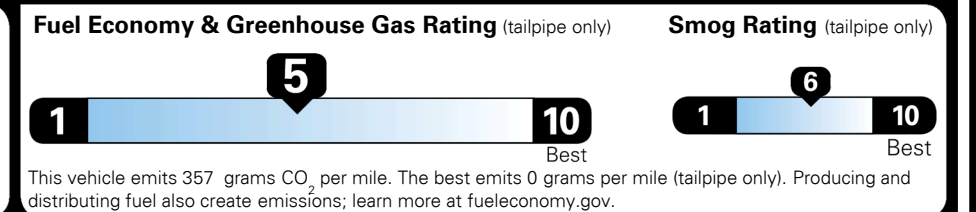

TOTAL ADDITIONAL WEIGHT: 7.5

EPA DOT Fuel Economy and Environment

Gasoline Vehicle

You spend \$1,500 more in fuel costs over 5 years compared to the average new vehicle.

Annual fuel cost \$2,000

Actual results will vary for many reasons, including driving conditions and how you drive and maintain your vehicle. The average new vehicle gets 29 MPG and costs \$8,500 to fuel over 5 years. Cost estimates are based on 15,000 miles per year at \$ 3.30 per gallon. MPGe is miles per gasoline gallon equivalent. Vehicle emissions are a significant cause of climate change and smog.