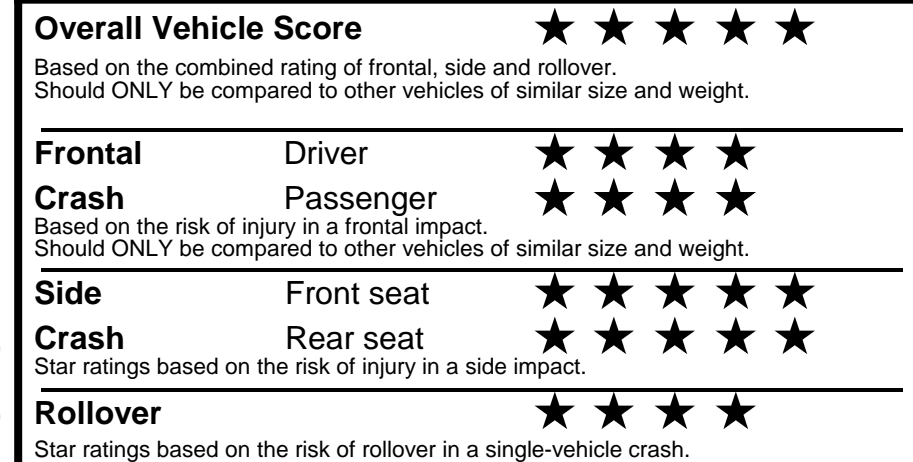

fueleconomy.gov

Calculate personalized estimates and compare vehicles

GOVERNMENT 5-STAR SAFETY RATINGS

Star ratings range from 1 to 5 stars (★★★★★) with 5 being the highest.
 Source: National Highway Traffic Safety Administration (NHTSA).
www.safercar.gov or 1-888-327-4236