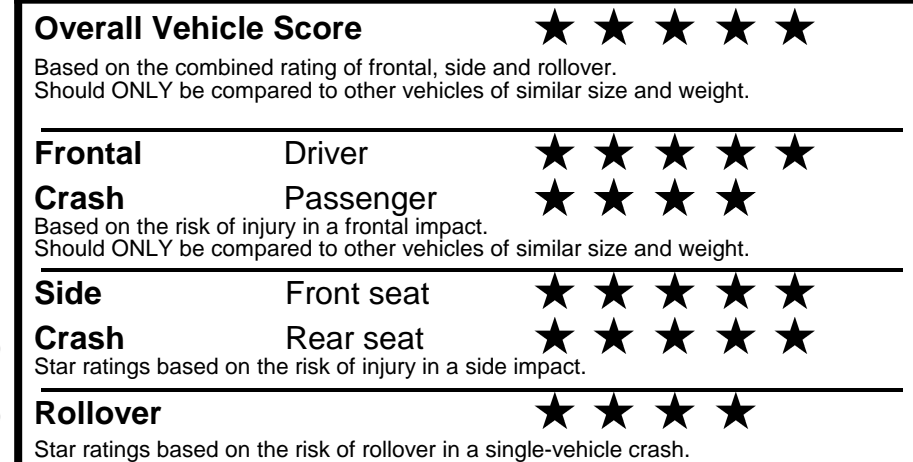

fueleconomy.gov

Calculate personalized estimates and compare vehicles

GOVERNMENT 5-STAR SAFETY RATINGS

Star ratings range from 1 to 5 stars (★★★★★) with 5 being the highest. Source: National Highway Traffic Safety Administration (NHTSA). www.safercar.gov or 1-888-327-4236