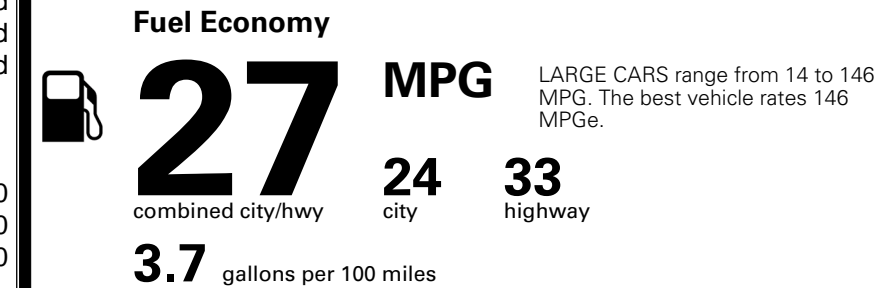

INLAND FREIGHT AND HANDLING

\$ 1,245.00

TOTAL MANUFACTURER'S SUGGESTED RETAIL PRICE ▶

\$ 31,910.00

TOTAL ADDITIONAL WEIGHT: 8.2

EPA DOT Fuel Economy and Environment

Gasoline Vehicle

You spend \$750 more in fuel costs over 5 years compared to the average new vehicle.