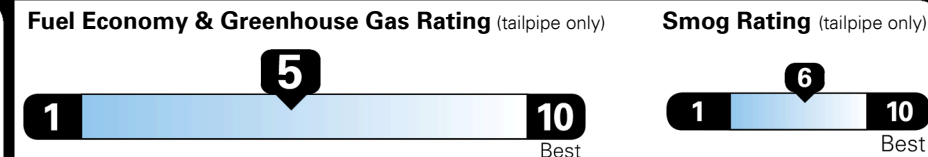

You spend $750 more in fuel costs over 5 years compared to the average new vehicle.

Annual fuel cost $1,850