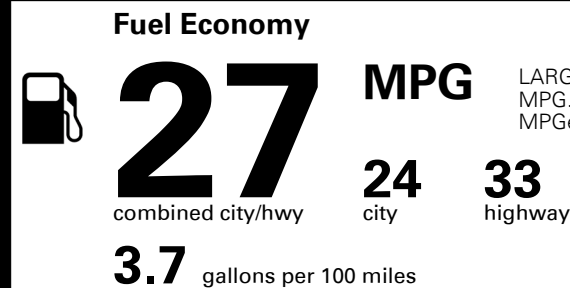

EPA DOT Fuel Economy and Environment

Gasoline Vehicle