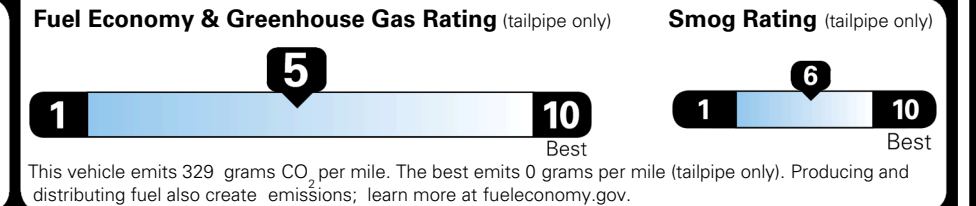

EPA DOT Fuel Economy and Environment

Gasoline Vehicle

You spend \$750 more in fuel costs over 5 years compared to the average new vehicle.

Annual fuel cost \$1,850

Actual results will vary for many reasons, including driving conditions and how you drive and maintain your vehicle. The average new vehicle gets 29 MPG and costs \$8,500 to fuel over 5 years. Cost estimates are based on 15,000 miles per year at \$ 3.30 per gallon. MPGe is miles per gasoline gallon equivalent. Vehicle emissions are a significant cause of climate change and smog.