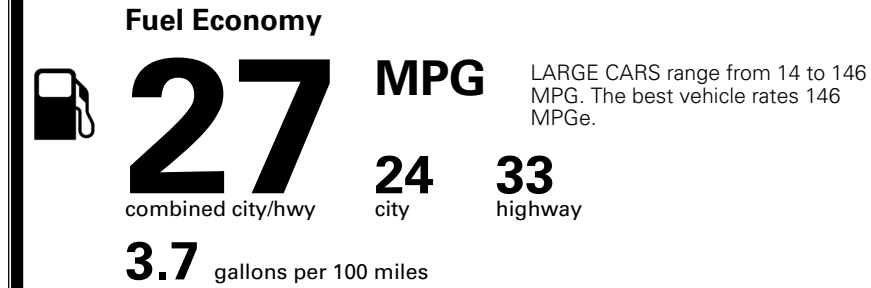

EPA DOT Fuel Economy and Environment

Gasoline Vehicle

You spend $750 more in fuel costs over 5 years compared to the average new vehicle.

Annual fuel cost $1,850