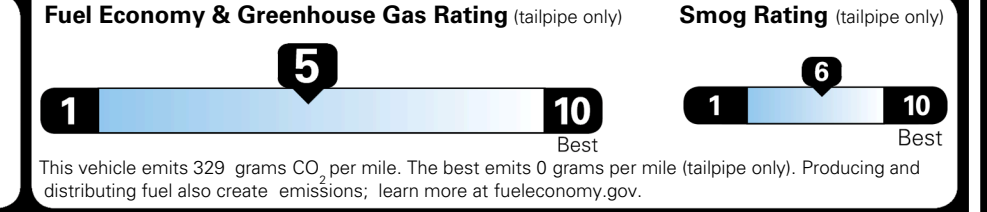

Actual results will vary for many reasons, including driving conditions and how you drive and maintain your vehicle. The average new vehicle gets 29 MPG and costs $8,500 to fuel over 5 years. Cost estimates are based on 15,000 miles per year at $ 3.30 per gallon. MPGe is miles per gasoline gallon equivalent. Vehicle emissions are a significant cause of climate change and smog.

fueleconomy.gov
Calculate personalized estimates and compare vehicles

Smartphone QR Code