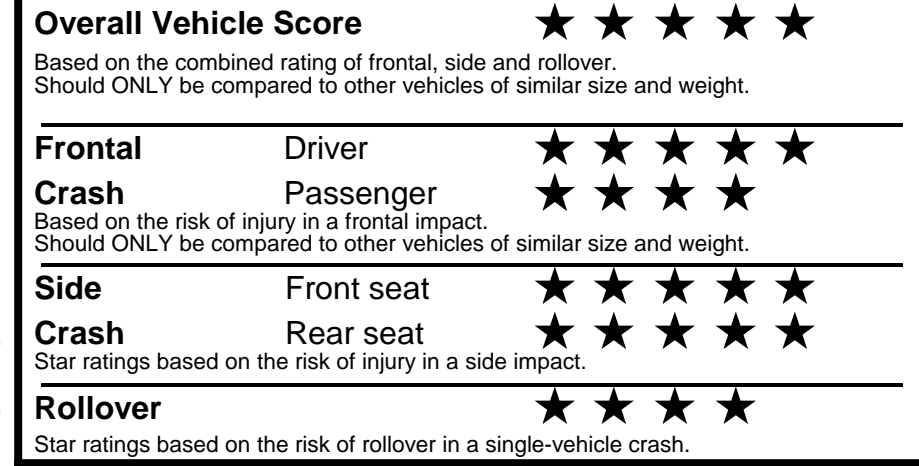

GOVERNMENT 5-STAR SAFETY RATINGS

PARTS CONTENT INFORMATION

FOR VEHICLES IN THIS CAR LINE U.S./CANADIAN PARTS CONTENT: 0 %

MAJOR SOURCES OF FOREIGN PARTS: KOREA: 90%

NOTE: PARTS CONTENT DOES NOT INCLUDE FINAL ASSEMBLY, DISTRIBUTION, OR OTHER NON-PARTS COSTS.

FOR THIS VEHICLE FINAL ASSEMBLY POINT: HWASUNG, KOREA

COUNTRY OF ORIGIN ENGINE (MOTOR): KOREA

TRANSMISSION: KOREA

Star ratings range from 1 to 5 stars (★★★★★) with 5 being the highest.
Source: National Highway Traffic Safety Administration (NHTSA).
www.safercar.gov or 1-888-327-4236

Manufacturer's suggested retail price includes Manufacturer's recommended pre-delivery service. License and title fees, state and local taxes and other dealer installed options and accessories are not included in the manufacturer's suggested retail price.