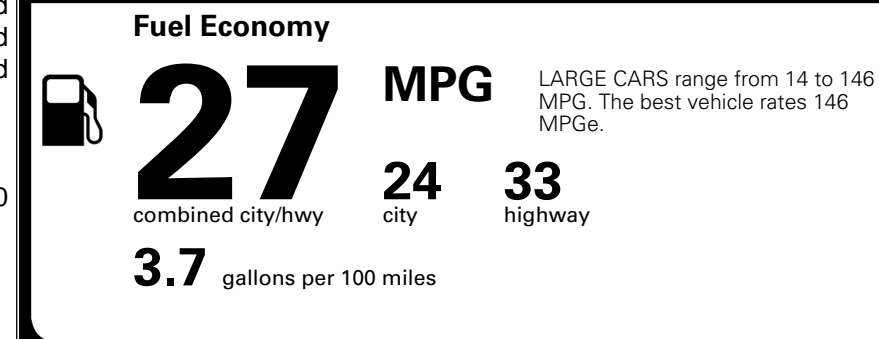

TOTAL MANUFACTURER'S SUGGESTED RETAIL PRICE ▶

\$ 33,815.00

TOTAL ADDITIONAL WEIGHT: 8.2

EPA DOT Fuel Economy and Environment

Gasoline Vehicle

You spend \$750 more in fuel costs over 5 years compared to the average new vehicle.