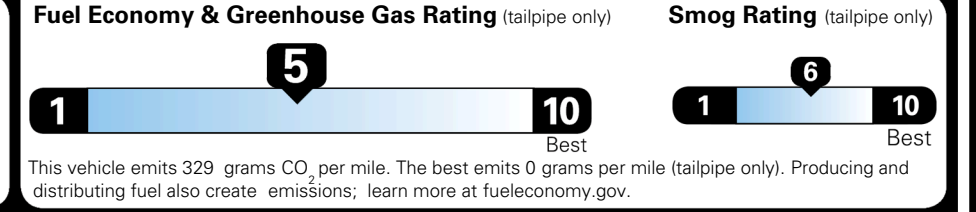

EPA DOT Fuel Economy and Environment

Gasoline Vehicle

You spend \$750 more in fuel costs over 5 years compared to the average new vehicle.

Annual fuel cost \$1,850

Actual results will vary for many reasons, including driving conditions and how you drive and maintain your vehicle. The average new vehicle gets 29 MPG and costs \$8,500 to fuel over 5 years. Cost estimates are based on 15,000 miles per year at \$ 3.30 per gallon. MPGe is miles per gasoline gallon equivalent. Vehicle emissions are a significant cause of climate change and smog.