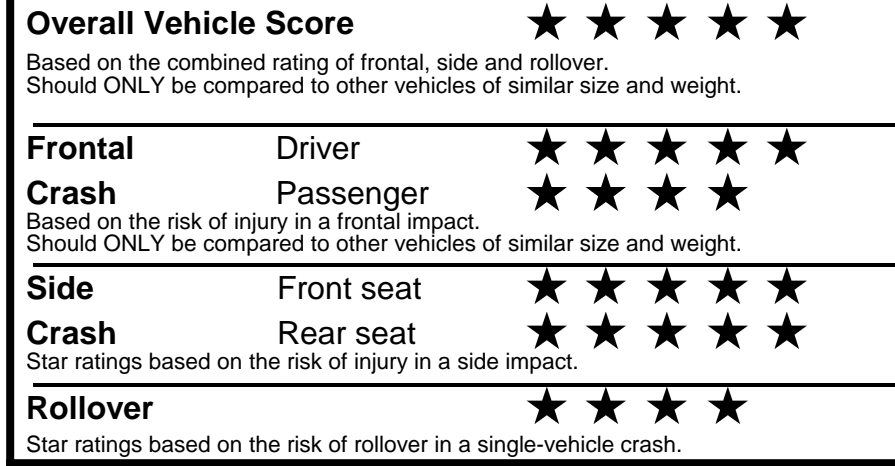

fueleconomy.gov

Calculate personalized estimates and compare vehicles

GOVERNMENT 5-STAR SAFETY RATINGS

Star ratings range from 1 to 5 stars (★★★★★) with 5 being the highest. Source: National Highway Traffic Safety Administration (NHTSA). www.safercar.gov or 1-888-327-4236