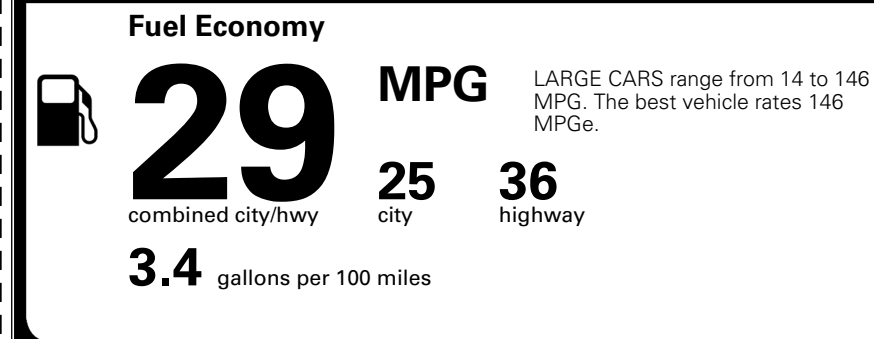

\$495.00
 \$295.00
 \$2,200.00
 \$200.00
 \$80.00

\$ 31,660.00

\$ 1,195.00

\$ 32,855.00

EPA DOT Fuel Economy and Environment

Gasoline Vehicle

You save \$0
 in fuel costs over 5 years compared to the average new vehicle.