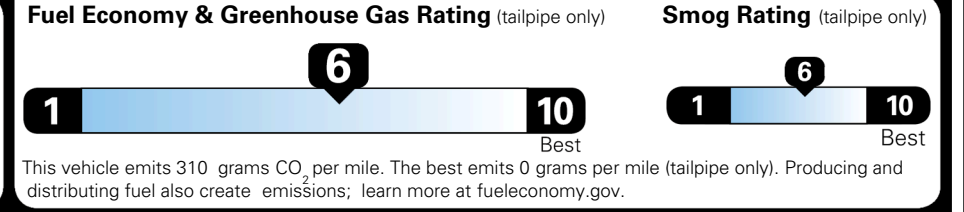

Actual results will vary for many reasons, including driving conditions and how you drive and maintain your vehicle. The average new vehicle gets 29 MPG and costs $8,500 to fuel over 5 years. Cost estimates are based on 15,000 miles per year at $ 3.30 per gallon. MPGe is miles per gasoline gallon equivalent. Vehicle emissions are a significant cause of climate change and smog.

fueleconomy.gov
Calculate personalized estimates and compare vehicles

Smartphone QR Code