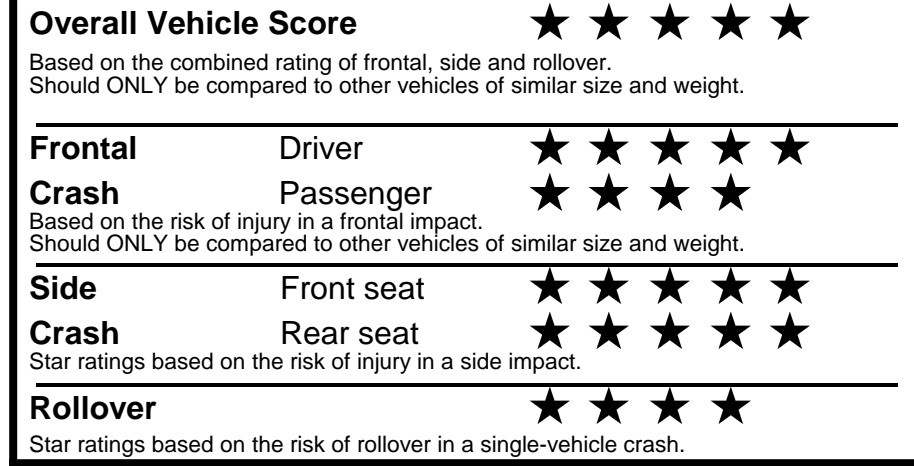

fueleconomy.gov
 Calculate personalized estimates and compare vehicles

Smartphone QR Code

GOVERNMENT 5-STAR SAFETY RATINGS

PARTS CONTENT INFORMATION

FOR VEHICLES IN THIS CAR LINE U.S./CANADIAN PARTS CONTENT: 0 %