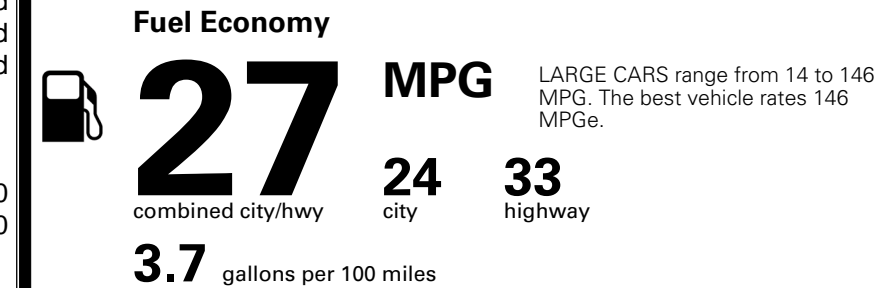

\$ 30,090.00

Included
 Included
 Included

\$495.00
 \$2,200.00

\$200.00
 \$80.00

MSRP INCLUDING OPTIONS

\$ 33,065.00

INLAND FREIGHT AND HANDLING

\$ 1,245.00

TOTAL MANUFACTURER'S SUGGESTED RETAIL PRICE ▶

\$ 34,310.00

TOTAL ADDITIONAL WEIGHT: 8.2

EPA DOT Fuel Economy and Environment

Gasoline Vehicle

You spend \$750 more in fuel costs over 5 years compared to the average new vehicle.