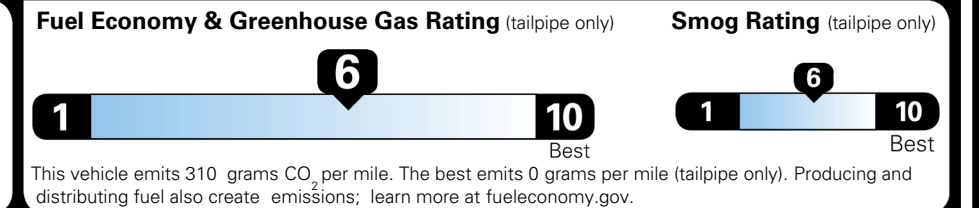

Actual results will vary for many reasons, including driving conditions and how you drive and maintain your vehicle. The average new vehicle gets 29 MPG and costs $8,500 to fuel over 5 years. Cost estimates are based on 15,000 miles per year at $ 3.30 per gallon. MPGe is miles per gasoline gallon equivalent. Vehicle emissions are a significant cause of climate change and smog.

fueleconomy.gov

Calculate personalized estimates and compare vehicles

GOVERNMENT 5-STAR SAFETY RATINGS

Overall Vehicle Score ★ ★ ★ ★ ★

Based on the combined rating of frontal, side and rollover. Should ONLY be compared to other vehicles of similar size and weight.

Frontal Driver ★ ★ ★ ★ ★

Crash Passenger ★ ★ ★ ★ ★

Based on the risk of injury in a frontal impact. Should ONLY be compared to other vehicles of similar size and weight.

Side Front seat ★ ★ ★ ★ ★

Crash Rear seat ★ ★ ★ ★ ★

Star ratings based on the risk of injury in a side impact.

Rollover ★ ★ ★ ★ ★

Star ratings based on the risk of rollover in a single-vehicle crash.

Star ratings range from 1 to 5 stars (★★★★★) with 5 being the highest.

Source: National Highway Traffic Safety Administration (NHTSA).

www.safercar.gov or 1-888-327-4236

Manufacturer's suggested retail price includes Manufacturer's recommended pre-delivery service. License and title fees, state and local taxes and other dealer installed options and accessories are not included in the manufacturer's suggested retail price.

PARTS CONTENT INFORMATION

FOR VEHICLES IN THIS CAR LINE U.S./CANADIAN PARTS CONTENT: 0 %

MAJOR SOURCES OF FOREIGN PARTS: KOREA: 90%

NOTE: PARTS CONTENT DOES NOT INCLUDE FINAL ASSEMBLY, DISTRIBUTION, OR OTHER NON-PARTS COSTS.

FOR THIS VEHICLE FINAL ASSEMBLY POINT: HWASUNG, KOREA

COUNTRY OF ORIGIN ENGINE (MOTOR): KOREA

TRANSMISSION: KOREA