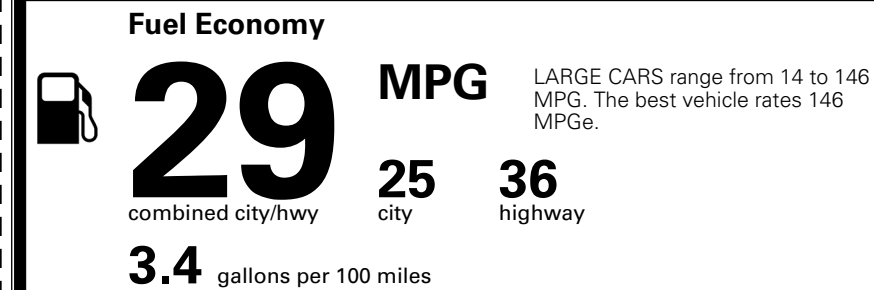

MSRP INCLUDING OPTIONS \$ 31,660.00

INLAND FREIGHT AND HANDLING \$ 1,195.00

TOTAL MANUFACTURER'S SUGGESTED RETAIL PRICE ▶

\$ 32,855.00

TOTAL ADDITIONAL WEIGHT: 8.2

EPA DOT Fuel Economy and Environment

Gasoline Vehicle