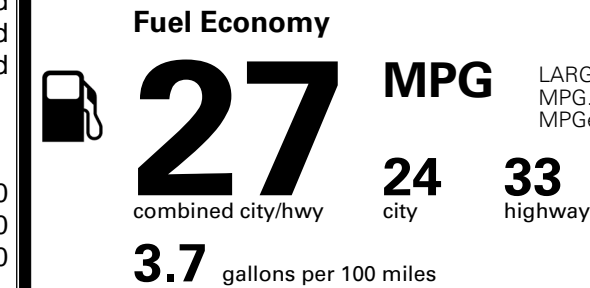

\$ 30,090.00

Included
 Included
 Included

\$695.00
 \$295.00
 \$2,200.00

\$110.00
 \$200.00
 \$60.00
 \$130.00

MSRP INCLUDING OPTIONS

\$ 33,780.00

INLAND FREIGHT AND HANDLING

\$ 1,245.00

TOTAL MANUFACTURER'S SUGGESTED RETAIL PRICE ▶

\$ 35,025.00

TOTAL ADDITIONAL WEIGHT: 25.6

EPA DOT Fuel Economy and Environment

LARGE CARS range from 14 to 146 MPG. The best vehicle rates 146 MPGe.

Gasoline Vehicle