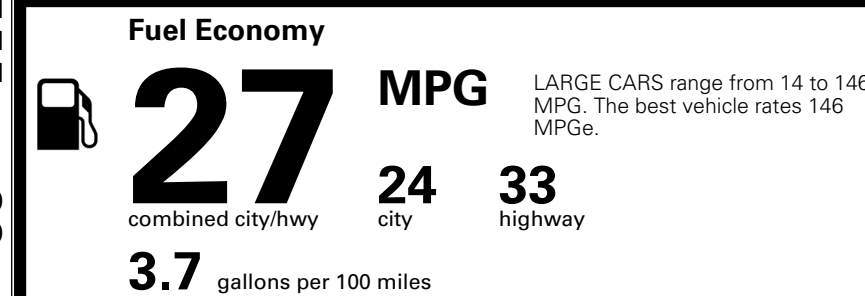

EPA DOT Fuel Economy and Environment

Gasoline Vehicle

You spend $750 more in fuel costs over 5 years compared to the average new vehicle.

Annual fuel cost $1,850