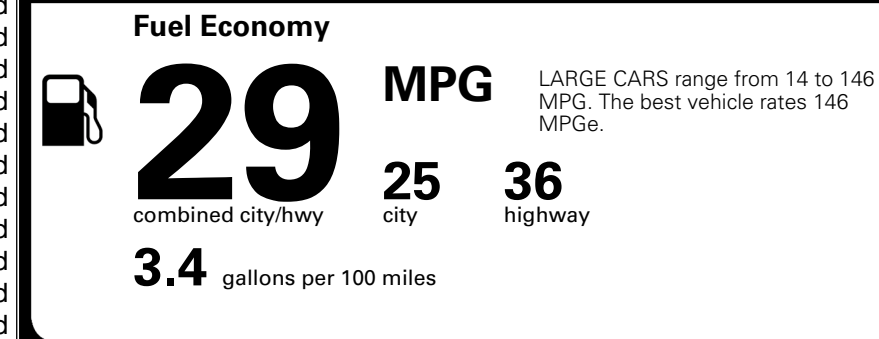

\$ 1,245.00

TOTAL MANUFACTURER'S SUGGESTED RETAIL PRICE ▶

\$ 32,710.00

TOTAL ADDITIONAL WEIGHT: 8.2

EPA DOT Fuel Economy and Environment

Gasoline Vehicle

You save \$0
 in fuel costs over 5 years compared to the average new vehicle.