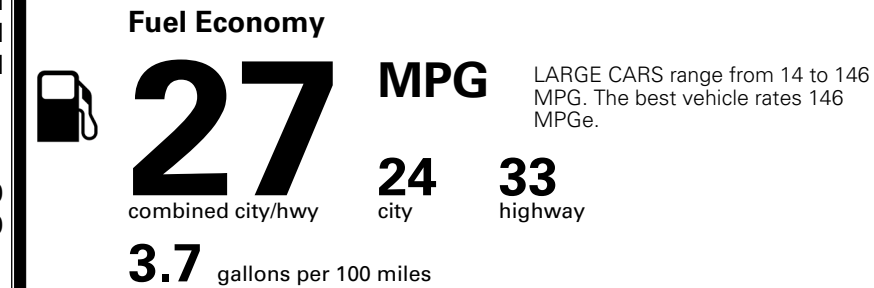

\$495.00
 \$2,200.00

\$200.00
 \$80.00

MSRP INCLUDING OPTIONS

\$ 33,065.00

INLAND FREIGHT AND HANDLING

\$ 1,245.00

TOTAL MANUFACTURER'S SUGGESTED RETAIL PRICE ▶

\$ 34,310.00

TOTAL ADDITIONAL WEIGHT: 8.2

EPA DOT Fuel Economy and Environment

Gasoline Vehicle

You spend
\$750
 more in fuel costs
 over 5 years
 compared to the
 average new vehicle.

Annual fuel cost
\$1,850

Actual results will vary for many reasons, including driving conditions and how you drive and maintain your vehicle. The average new vehicle gets 29 MPG and costs \$8,500 to fuel over 5 years. Cost estimates are based on 15,000 miles per year at \$ 3.30 per gallon. MPGe is miles per gasoline gallon equivalent. Vehicle emissions are a significant cause of climate change and smog.