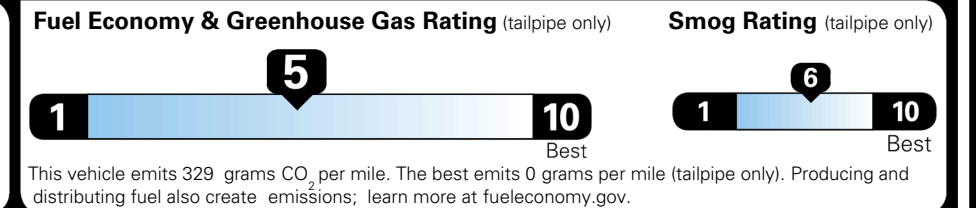

TOTAL ADDITIONAL WEIGHT: 8.2

EPA DOT Fuel Economy and Environment

Gasoline Vehicle

You spend
\$750
 more in fuel costs
 over 5 years
 compared to the
 average new vehicle.

Annual fuel cost
\$1,850

Actual results will vary for many reasons, including driving conditions and how you drive and maintain your vehicle. The average new vehicle gets 29 MPG and costs \$8,500 to fuel over 5 years. Cost estimates are based on 15,000 miles per year at \$ 3.30 per gallon. MPGe is miles per gasoline gallon equivalent. Vehicle emissions are a significant cause of climate change and smog.