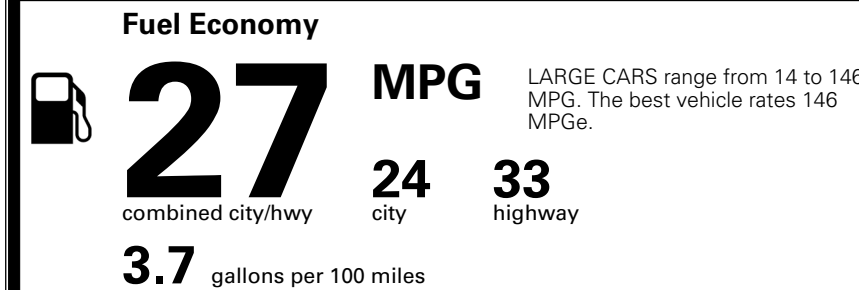

EPA DOT Fuel Economy and Environment

Gasoline Vehicle

You spend $750 more in fuel costs over 5 years compared to the average new vehicle.

Annual fuel cost $1,850