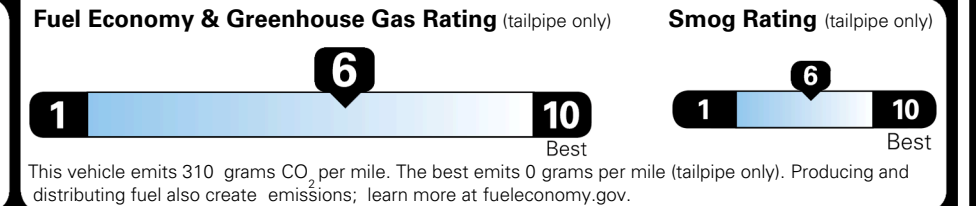

EPA DOT Fuel Economy and Environment

Gasoline Vehicle

You save \$0
 in fuel costs over 5 years compared to the average new vehicle.

Annual fuel cost
\$1,700

Actual results will vary for many reasons, including driving conditions and how you drive and maintain your vehicle. The average new vehicle gets 29 MPG and costs \$8,500 to fuel over 5 years. Cost estimates are based on 15,000 miles per year at \$ 3.30 per gallon. MPGe is miles per gasoline gallon equivalent. Vehicle emissions are a significant cause of climate change and smog.