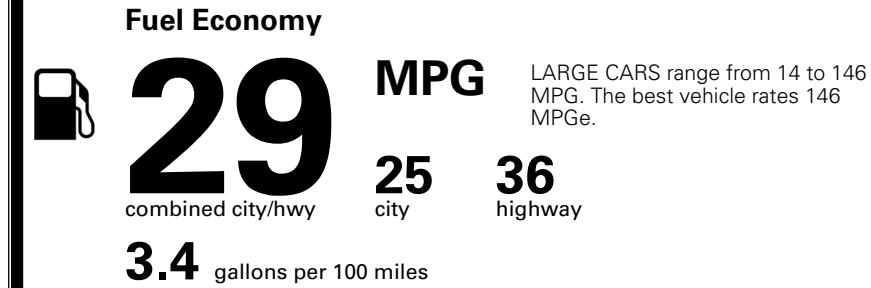

EPA DOT Fuel Economy and Environment

Gasoline Vehicle

You save $0
in fuel costs over 5 years compared to the average new vehicle.

Annual fuel cost
$1,700