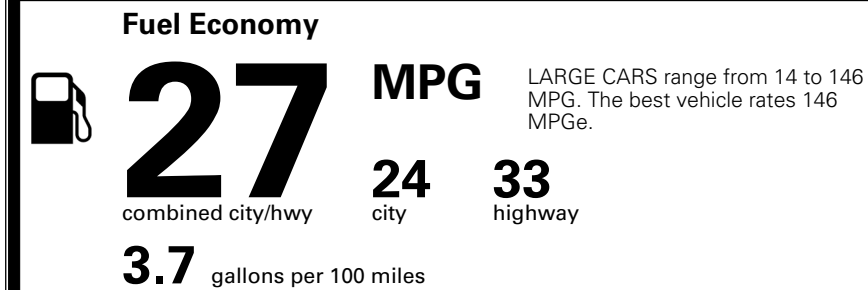

EPA DOT Fuel Economy and Environment

Gasoline Vehicle

You spend $750 more in fuel costs over 5 years compared to the average new vehicle.

Annual fuel cost $1,850