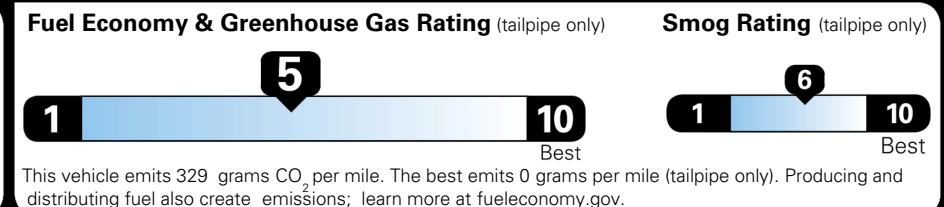

### EPA DOT Fuel Economy and Environment

Gasoline Vehicle

**You spend \$750 more in fuel costs over 5 years** compared to the average new vehicle.

**Annual fuel cost \$1,850**

Actual results will vary for many reasons, including driving conditions and how you drive and maintain your vehicle. The average new vehicle gets 29 MPG and costs \$8,500 to fuel over 5 years. Cost estimates are based on 15,000 miles per year at \$ 3.30 per gallon. MPGe is miles per gasoline gallon equivalent. Vehicle emissions are a significant cause of climate change and smog.