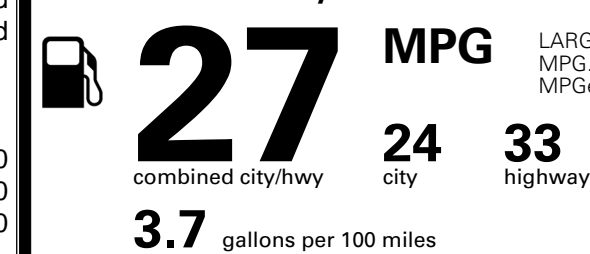

TOTAL MANUFACTURER'S SUGGESTED RETAIL PRICE ▶

\$ 34,605.00

TOTAL ADDITIONAL WEIGHT: 8.2

EPA DOT Fuel Economy and Environment

Fuel Economy

Gasoline Vehicle

You spend **\$750** more in fuel costs over 5 years compared to the average new vehicle.

Annual fuel cost **\$1,850**

Fuel Economy & Greenhouse Gas Rating (tailpipe only)

Smog Rating (tailpipe only)

Actual results will vary for many reasons, including driving conditions and how you drive and maintain your vehicle. The average new vehicle gets 29 MPG and costs \$8,500 to fuel over 5 years. Cost estimates are based on 15,000 miles per year at \$ 3.30 per gallon. MPGe is miles per gasoline gallon equivalent. Vehicle emissions are a significant cause of climate change and smog.