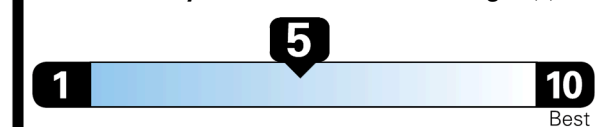

Fuel Economy & Greenhouse Gas Rating (tailpipe only)