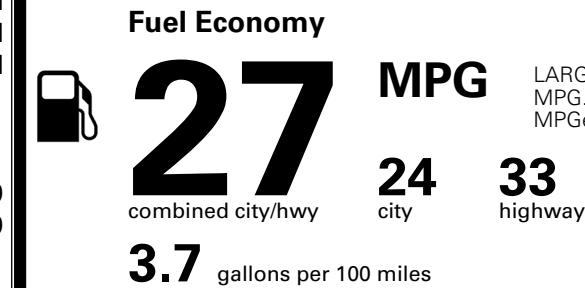

\$ 30,090.00

Included
 Included
 Included

\$200.00
 \$80.00

MSRP INCLUDING OPTIONS

\$ 30,370.00

INLAND FREIGHT AND HANDLING

\$ 1,245.00

TOTAL MANUFACTURER'S SUGGESTED RETAIL PRICE ▶

\$ 31,615.00

TOTAL ADDITIONAL WEIGHT: 8.2

EPA DOT Fuel Economy and Environment

Gasoline Vehicle

You spend \$750 more in fuel costs over 5 years compared to the average new vehicle.

Annual fuel cost \$1,850