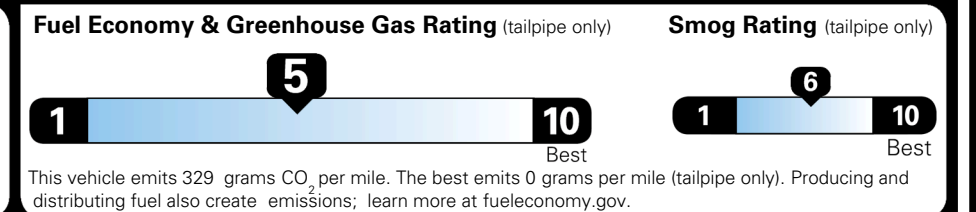

\$ 31,615.00

TOTAL ADDITIONAL WEIGHT: 8.2

EPA DOT Fuel Economy and Environment

Gasoline Vehicle

You spend \$750 more in fuel costs over 5 years compared to the average new vehicle.

Annual fuel cost \$1,850