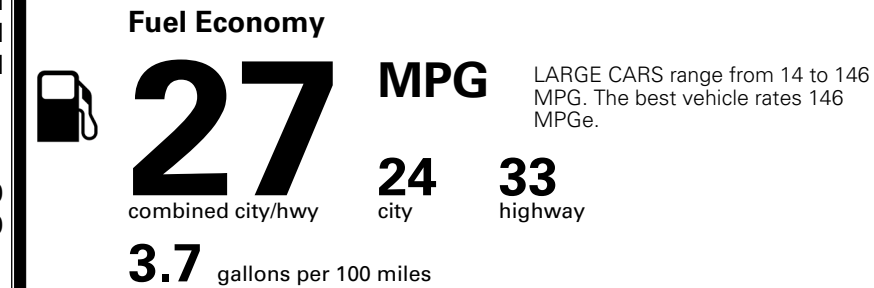

EPA DOT Fuel Economy and Environment

Gasoline Vehicle

You spend **$750** more in fuel costs over 5 years compared to the average new vehicle.

Annual fuel cost **$1,850**