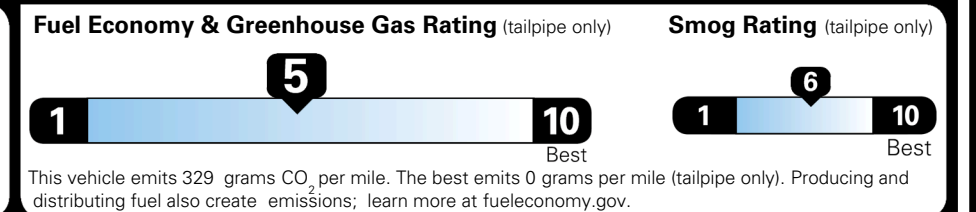

### EPA DOT Fuel Economy and Environment

Gasoline Vehicle

You spend **\$750** more in fuel costs over 5 years compared to the average new vehicle.

Annual fuel cost **\$1,850**

Actual results will vary for many reasons, including driving conditions and how you drive and maintain your vehicle. The average new vehicle gets 29 MPG and costs \$8,500 to fuel over 5 years. Cost estimates are based on 15,000 miles per year at \$ 3.30 per gallon. MPGe is miles per gasoline gallon equivalent. Vehicle emissions are a significant cause of climate change and smog.