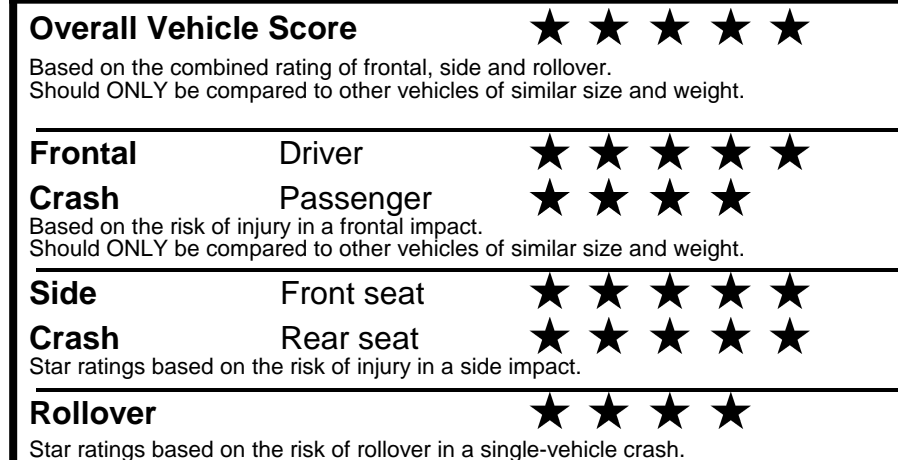

### GOVERNMENT 5-STAR SAFETY RATINGS

Star ratings range from 1 to 5 stars (★★★★★) with 5 being the highest.  
 Source: National Highway Traffic Safety Administration (NHTSA).  
[www.safercar.gov](http://www.safercar.gov) or 1-888-327-4236