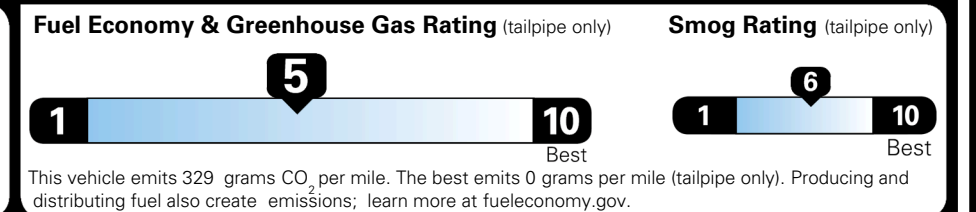

TOTAL ADDITIONAL WEIGHT: 8.2

EPA DOT Fuel Economy and Environment

Gasoline Vehicle

You spend
\$750
 more in fuel costs
 over 5 years
 compared to the
 average new vehicle.

Annual fuel cost
\$1,850

Actual results will vary for many reasons, including driving conditions and how you drive and maintain your vehicle. The average new vehicle gets 29 MPG and costs \$8,500 to fuel over 5 years. Cost estimates are based on 15,000 miles per year at \$ 3.30 per gallon. MPGe is miles per gasoline gallon equivalent. Vehicle emissions are a significant cause of climate change and smog.