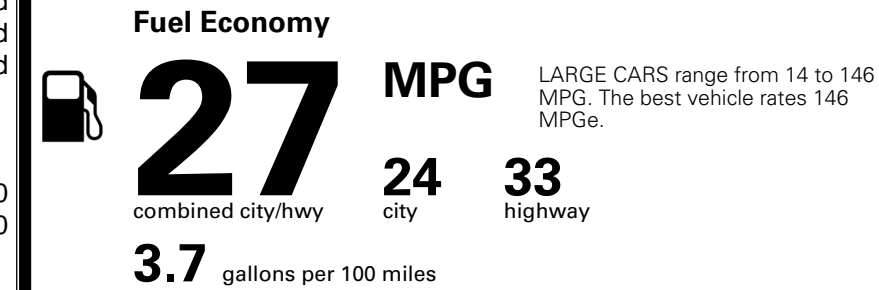

\$495.00
 \$2,200.00

\$200.00
 \$80.00

MSRP INCLUDING OPTIONS

\$ 33,065.00

INLAND FREIGHT AND HANDLING

\$ 1,245.00

TOTAL MANUFACTURER'S SUGGESTED RETAIL PRICE ▶

\$ 34,310.00

TOTAL ADDITIONAL WEIGHT: 8.2

EPA DOT Fuel Economy and Environment

Gasoline Vehicle

You spend
\$750
 more in fuel costs
 over 5 years
 compared to the
 average new vehicle.

Annual fuel cost
\$1,850

Actual results will vary for many reasons, including driving conditions and how you drive and maintain your vehicle. The average new vehicle gets 29 MPG and costs \$8,500 to fuel over 5 years. Cost estimates are based on 15,000 miles per year at \$ 3.30 per gallon. MPGe is miles per gasoline gallon equivalent. Vehicle emissions are a significant cause of climate change and smog.