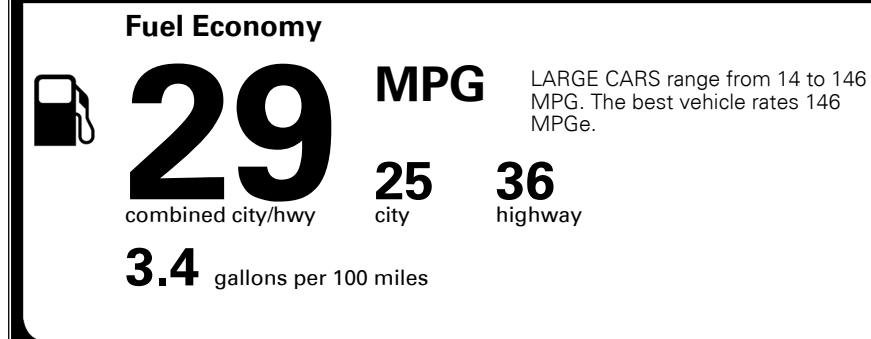

### EPA DOT Fuel Economy and Environment

Gasoline Vehicle

**You save \$0**  
 in fuel costs over 5 years compared to the average new vehicle.

**Annual fuel cost \$1,700**

Actual results will vary for many reasons, including driving conditions and how you drive and maintain your vehicle. The average new vehicle gets 29 MPG and costs \$8,500 to fuel over 5 years. Cost estimates are based on 15,000 miles per year at \$ 3.30 per gallon. MPGe is miles per gasoline gallon equivalent. Vehicle emissions are a significant cause of climate change and smog.