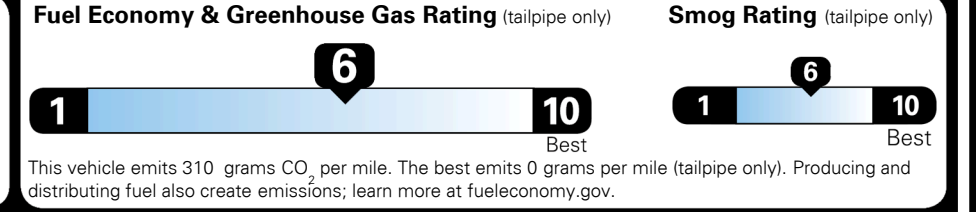

### EPA DOT Fuel Economy and Environment

Gasoline Vehicle

**You save \$0**  
 in fuel costs over 5 years compared to the average new vehicle.

**Annual fuel cost \$1,700**

Actual results will vary for many reasons, including driving conditions and how you drive and maintain your vehicle. The average new vehicle gets 29 MPG and costs \$8,500 to fuel over 5 years. Cost estimates are based on 15,000 miles per year at \$ 3.30 per gallon. MPGe is miles per gasoline gallon equivalent. Vehicle emissions are a significant cause of climate change and smog.