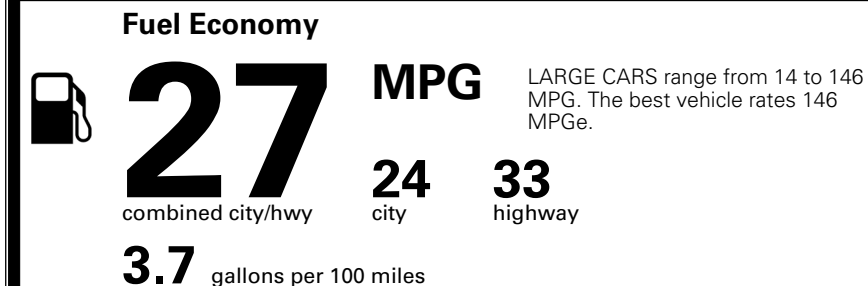

EPA DOT Fuel Economy and Environment

Gasoline Vehicle

You spend **$750** more in fuel costs over 5 years compared to the average new vehicle.

Annual fuel cost **$1,850**