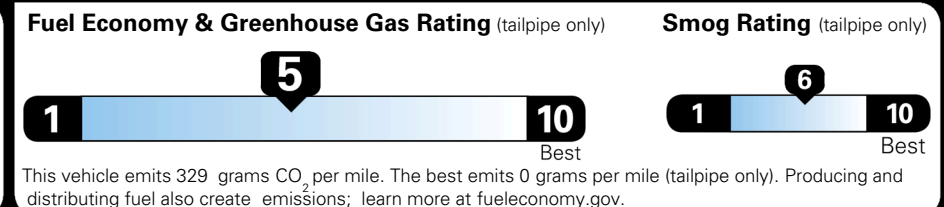

### EPA DOT Fuel Economy and Environment

Gasoline Vehicle

You spend **\$750** more in fuel costs over 5 years compared to the average new vehicle.

Annual fuel cost **\$1,850**

Actual results will vary for many reasons, including driving conditions and how you drive and maintain your vehicle. The average new vehicle gets 29 MPG and costs \$8,500 to fuel over 5 years. Cost estimates are based on 15,000 miles per year at \$ 3.30 per gallon. MPGe is miles per gasoline gallon equivalent. Vehicle emissions are a significant cause of climate change and smog.